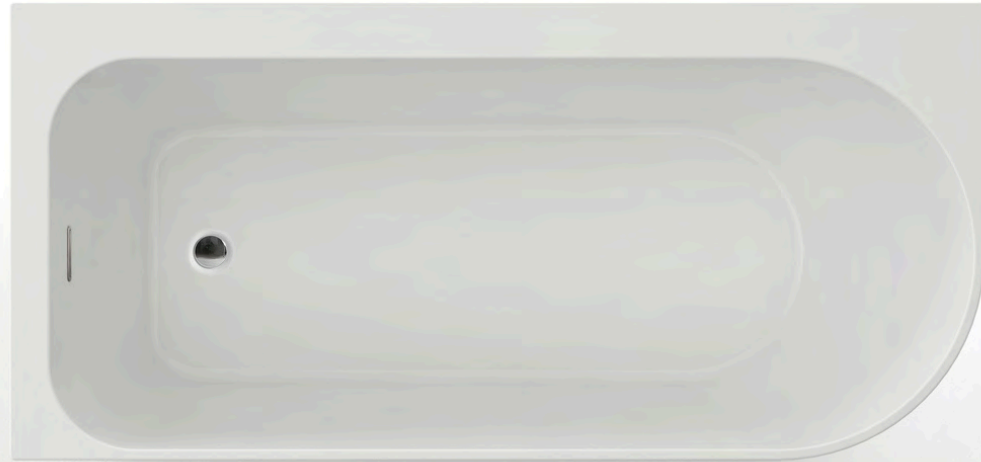

Bradford Left
1700 x 800 x 580
1800 x 800 x 580