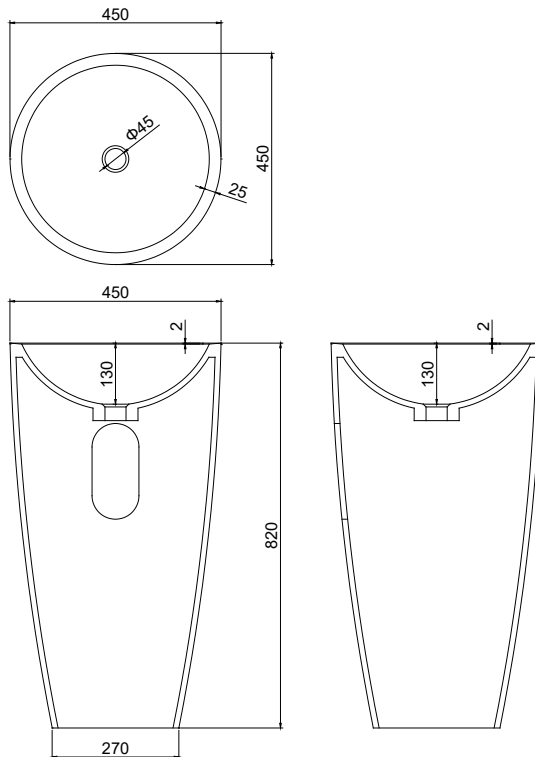

B1594-A 820mm Basin

Notes:

- Freestanding
- Polymarble or solid surface composition
- 10 years manufacturers warranty

Finishes:

- Matte white
- Gloss white
- Full colour range

Options:

- Stone waste
(matte white)

Size: 450 L x 450 W x 820 H (mm)

Net weight: 33kg
Gross weight: 58kg
Unit: mm