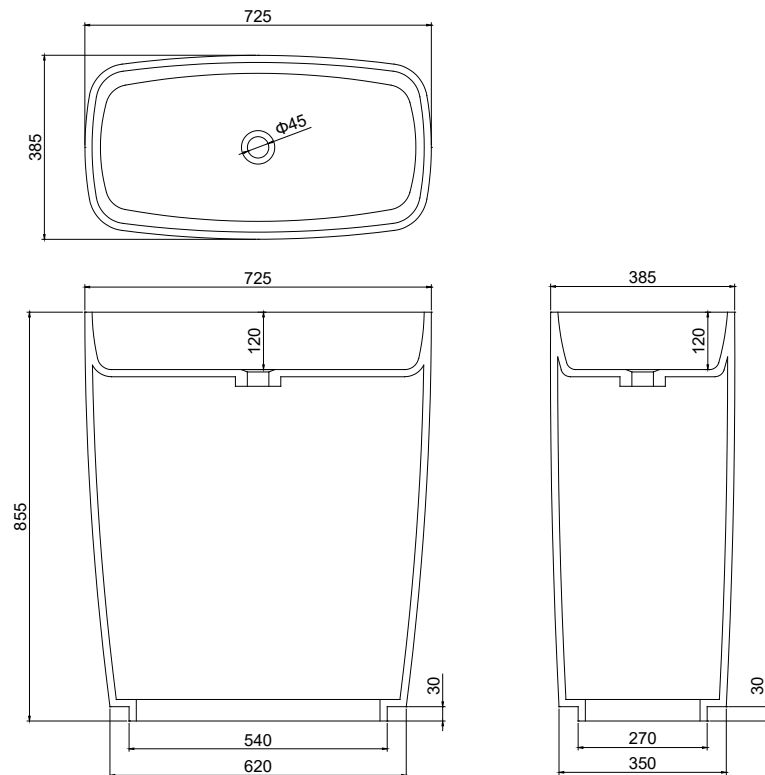

B1586 855mm Basin

Notes:

- Freestanding
- Polymarble or solid surface composition
- 10 years manufacturers warranty

Finishes:

- Matte white
- Gloss white
- Full colour range

Options:

Stone waste
(matte white)

Size: 725 L x 385 W x 855 H (mm)

Net weight: 70kg
Gross weight: 102kg
Unit: mm