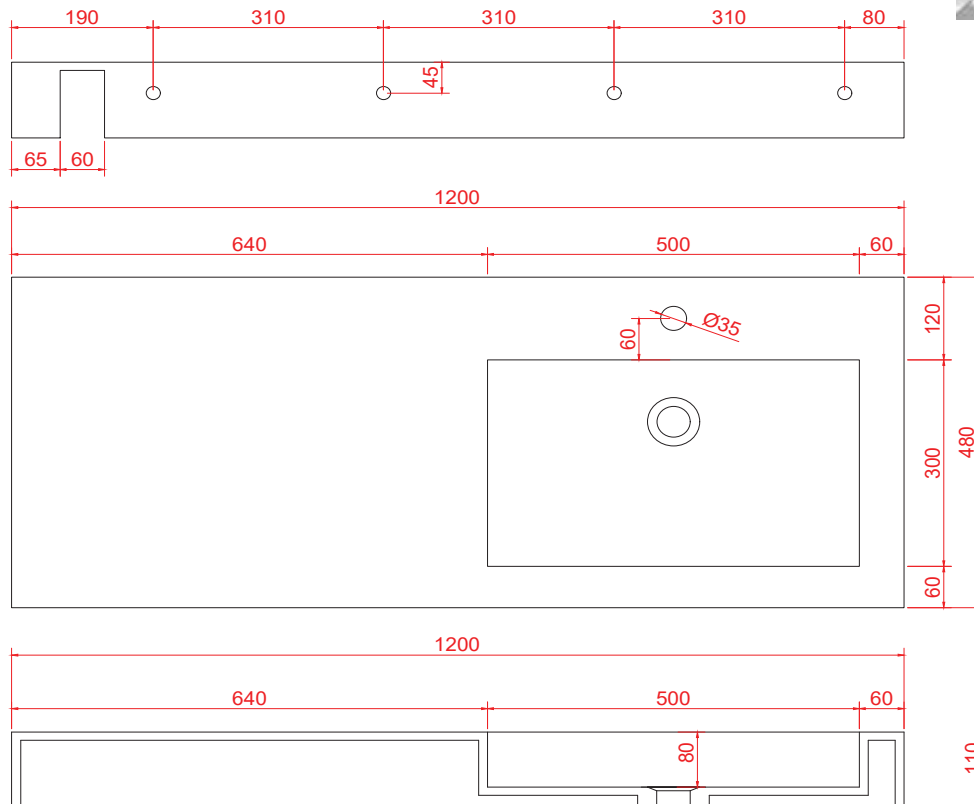

B1534-R 1200mm Wall Hung Basin

Notes:

- Vanity top/wall hung basin
- Brackets included, tapholes optional
- Polymarble or solid surface composition
- 10 years manufacturers warranty

Finishes:

- Matte white
- Gloss white
- Full colour range

Options:

- Stone waste (matte white)

Size: 1200L x 480W x 110H (mm)

Net weight: 30kg
 Unit: mm