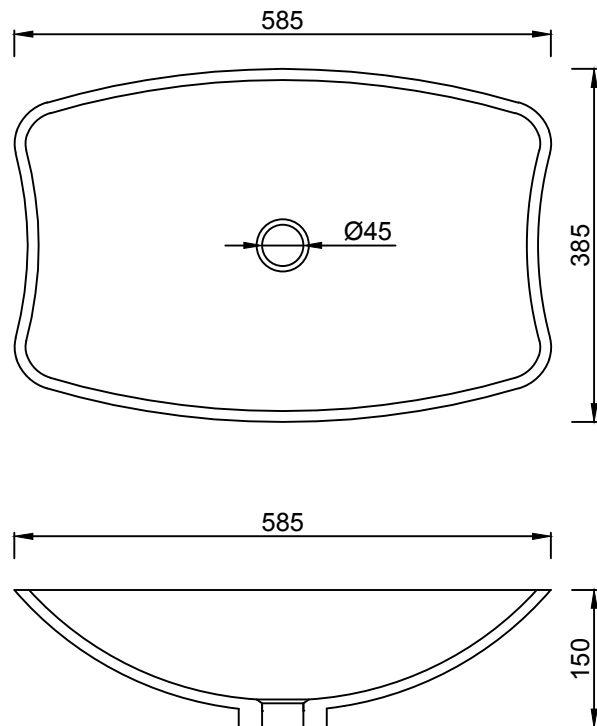

B1511 590mm Basin

Notes:

- Benchtop
- Polymarble or solid surface composition
- 10 years manufacturers warranty

Finishes:

- Matte white
- Gloss white
- Full colour range

Options:

- Stone waste
(matte white)

Size: 585 L x 385 W x 150 H (mm)

Net weight: 10kg
Gross weight: 12kg
Unit: mm