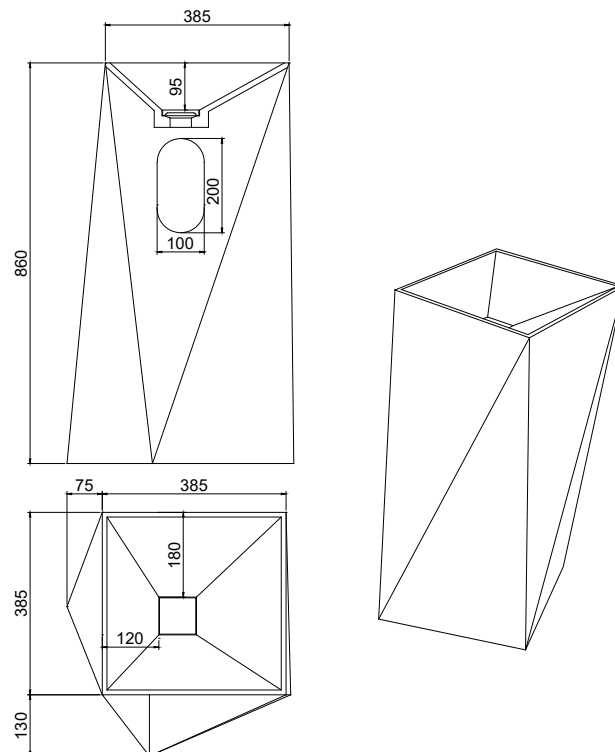

Hugi B1387 Basin

Notes:

- Freestanding
- Polymarble or solid surface composition
- 10 years manufacturers warranty

Finishes:

- Matte white
- Gloss white
- Full colour range

Options:

- Stone waste
(matte white)

Size: 460 L x 515 W x 860 H (mm)

Net weight: 39kg
Gross weight: 64kg
Unit: mm