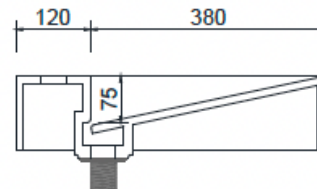

## B1375 Ramp Basin 1000mm

### Notes:

- Matte white solid surface
- Free flow waste
- 10 year manufacturers warranty
- Includes wall fittings

**Size: 1000 x 500 x 120 (mm)**

N.W 28Kg