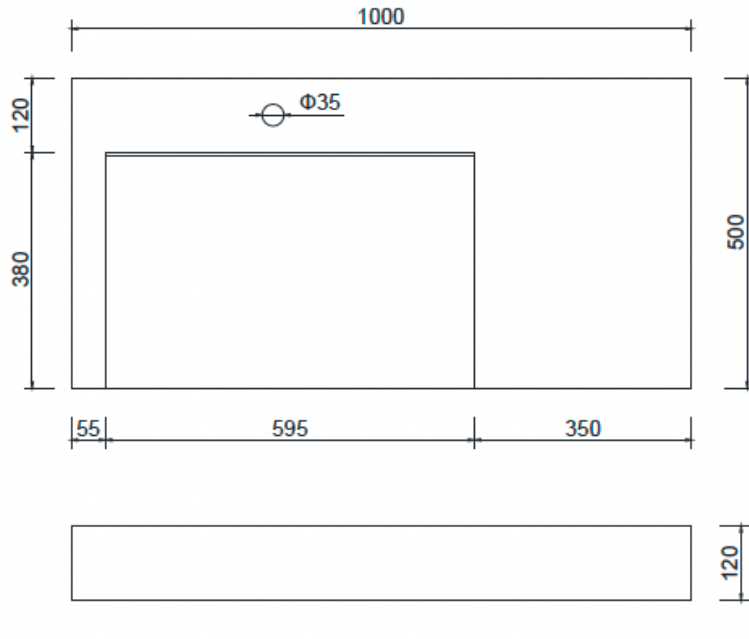

## B1375 Ramp Basin 1000mm

### Notes:

- Matte white solid surface
- Free flow waste
- 10 year manufacturers warranty
- Includes wall fittings

**Size: 1000 x 500 x 120 (mm)**

N.W 28Kg