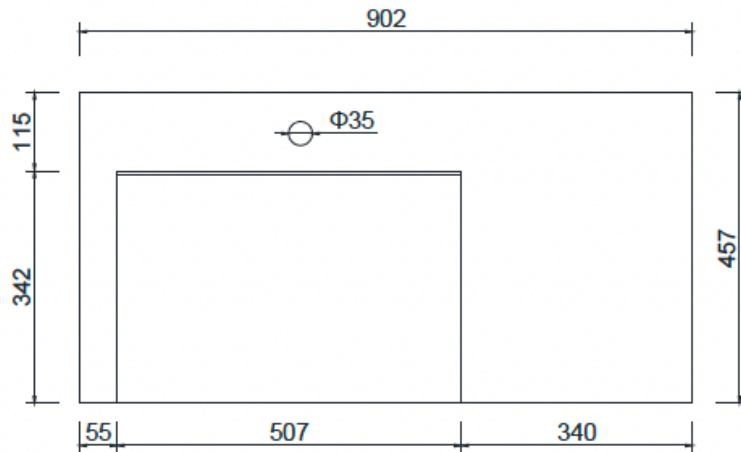

B1375-3 Ramp Basin 902mm (left basin)

Notes:

- Matte white solid surface
- Free flow waste
- 10 year manufacturers warranty
- Includes wall fittings

Size: 902 x 457 x 120 (mm)

N.W 23.6Kg