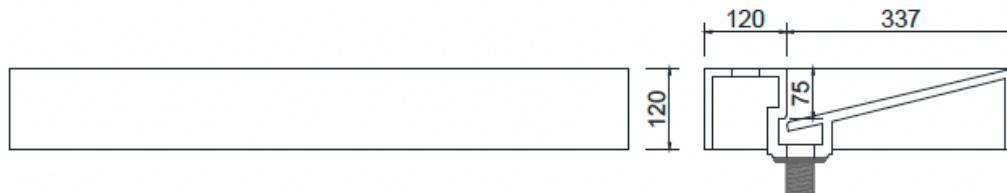

B1375-3 Ramp Basin 902mm (left basin)

Notes:

- Matte white solid surface
- Free flow waste
- 10 year manufacturers warranty
- Includes wall fittings

Size: 902 x 457 x 120 (mm)

N.W 23.6Kg