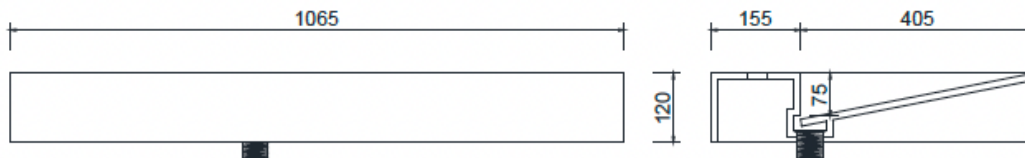

## B1375-1 Ramp Basin 1065mm (left basin)

### Notes:

- Matte white solid surface
- Free flow waste
- 10 year manufacturers warranty
- Includes wall fittings

**Size: 1065 x 560 x 120 (mm)**

N.W 32Kg