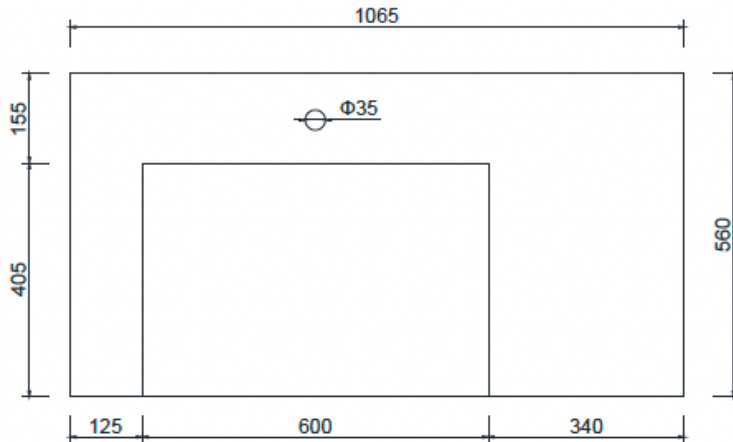

## B1375-1 Ramp Basin 1065mm (left basin)

### Notes:

- Matte white solid surface
- Free flow waste
- 10 year manufacturers warranty
- Includes wall fittings

**Size: 1065 x 560 x 120 (mm)**

N.W 32Kg