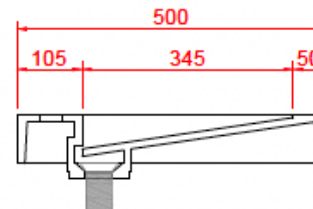

B1339 Ramp Basin 900mm (left basin)

Notes:

- Matte white solid surface
- Free flow waste
- 10 year manufacturers warranty
- Includes wall fittings

Size: 900 x 500 x 80 (mm)

N.W 21Kg