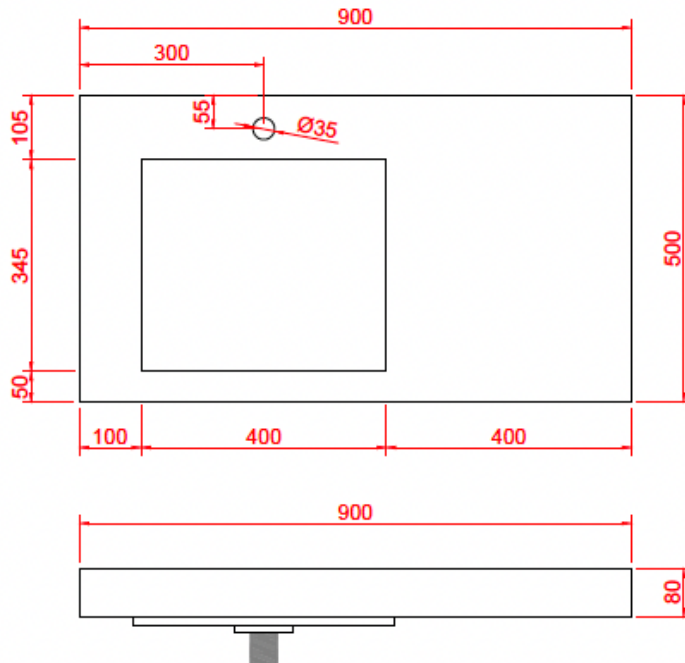

B1339 Ramp Basin 900mm (left basin)

Notes:

- Matte white solid surface
- Free flow waste
- 10 year manufacturers warranty
- Includes wall fittings

Size: 900 x 500 x 80 (mm)

N.W 21Kg