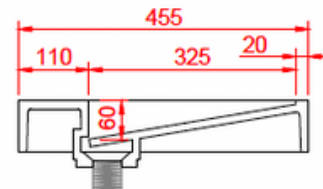

## B1263 Ramp Basin 1002mm

### Notes:

- Matte white solid surface
- Free flow waste
- 10 year manufacturers warranty
- Includes wall fittings

**Size: 1002 x 455 x 80 (mm)**

N.W 20Kg