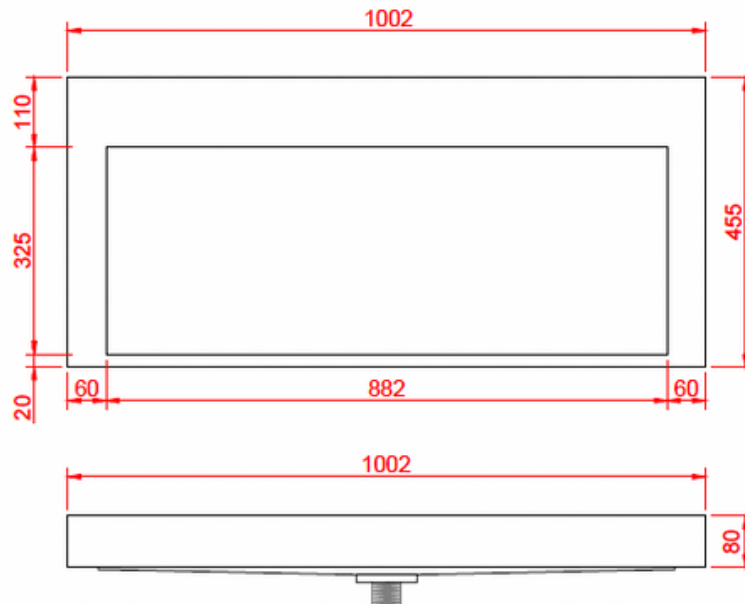

## B1263 Ramp Basin 1002mm

### Notes:

- Matte white solid surface
- Free flow waste
- 10 year manufacturers warranty
- Includes wall fittings

**Size: 1002 x 455 x 80 (mm)**

N.W 20Kg