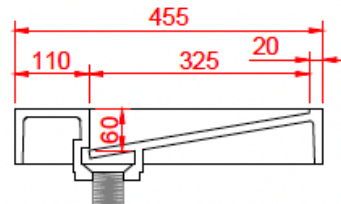

B1261 Ramp Basin 702

Notes:

- Matte white solid surface
- Free flow waste
- 10 year manufacturers warranty
- Includes wall fittings

Size: 702 x 455 x 80 (mm)

N.W 14Kg