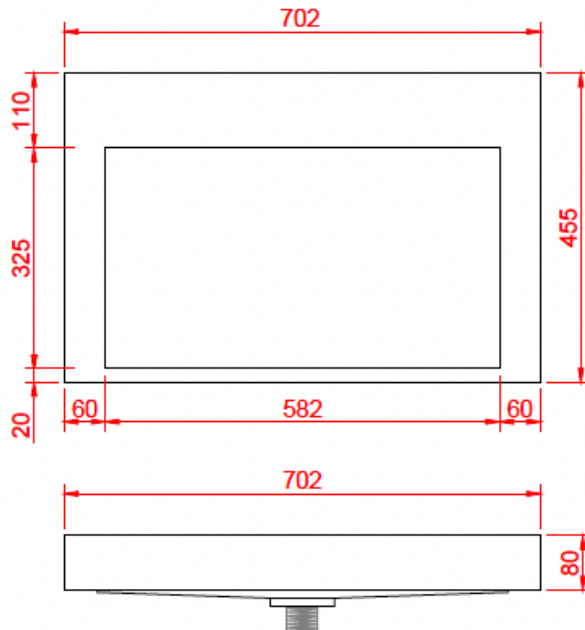

B1261 Ramp Basin 702

Notes:

- Matte white solid surface
- Free flow waste
- 10 year manufacturers warranty
- Includes wall fittings

Size: 702 x 455 x 80 (mm)

N.W 14Kg