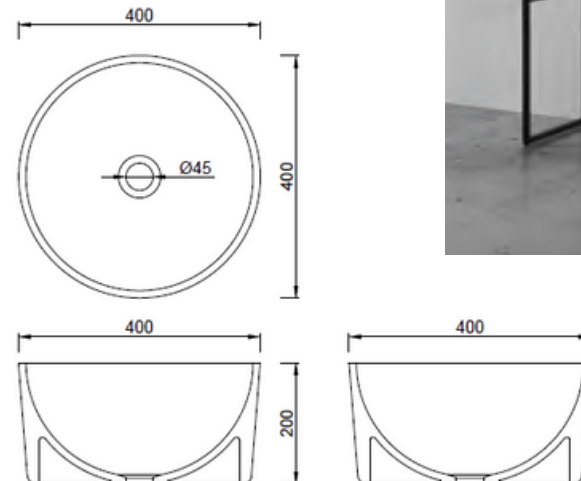

B1156 Vanity, Bench and Basin

Notes:

- Solid surface and steel
- 10 year manufacturers warranty

Options:

- Full colour range
- Black or chrome
- Pop up stone waste

Stand - 630 x 430 x 650mm

Bowl - 400 x 200mm

Shelf - 650 x 450 x 20mm

Net Weight: 13kg
Gross Weight: 15kg
Unit: mm
5-10mm tolerance