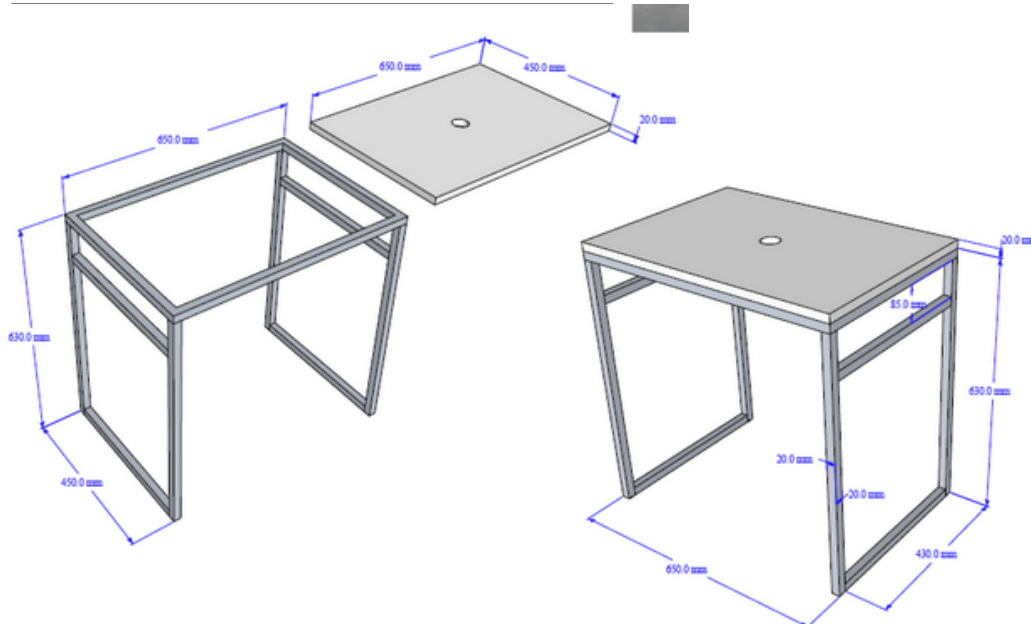

B1156 Vanity, Bench and Basin

Notes:

- Solid surface and steel
- 10 year manufacturers warranty

Options:

- Full colour range
- Black or chrome
- Pop up stone waste

Stand - 630 x 430 x 650mm

Bowl - 400 x 200mm

Shelf - 650 x 450 x 20mm

Net Weight: 13kg
Gross Weight: 15kg
Unit: mm
5-10mm tolerance