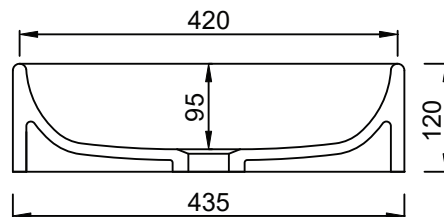

B1110 435 Basin

Notes:

- Benchtop
- Polymarble or solid surface composition
- 10 years manufacturers warranty

Finishes:

- Matte white
- Gloss white
- Full colour range

Options:

- Stone waste
(matte white)

Size: 435 L x 395 W x 120 H (mm)

Net weight: 7kg
Gross weight: 9kg
Unit: mm