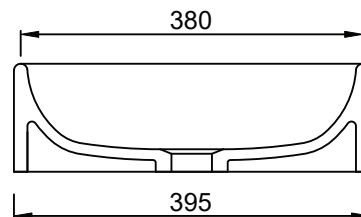

B1110 435 Basin

Notes:

- Benchtop
- Polymarble or solid surface composition
- 10 years manufacturers warranty

Finishes:

- Matte white
- Gloss white
- Full colour range

Options:

- Stone waste
(matte white)

Size: 435 L x 395 W x 120 H (mm)

Net weight: 7kg
Gross weight: 9kg
Unit: mm