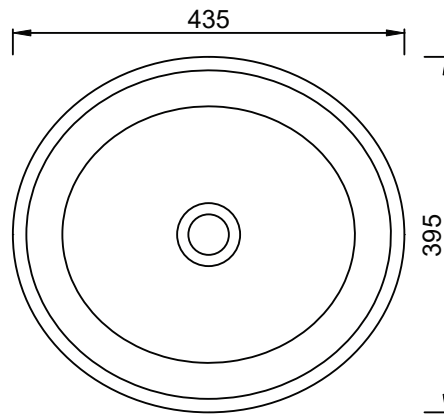

B1110 435 Basin

Notes:

- Benchtop
- Polymarble or solid surface composition
- 10 years manufacturers warranty

Finishes:

- Matte white
- Gloss white
- Full colour range

Options:

- Stone waste
(matte white)

Size: 435 L x 395 W x 120 H (mm)

Net weight: 7kg
Gross weight: 9kg
Unit: mm