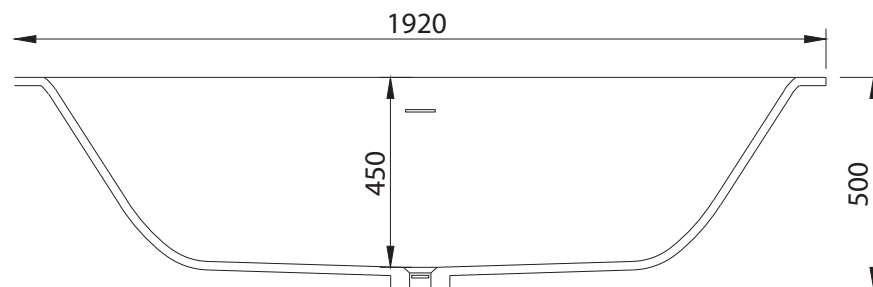

B107 1920mm Built-In Bath

Notes:

- Built-in bath
- Polymarble or solid surface composition
- 10 years manufacturers warranty

Finishes:

- Matte white
- Gloss white
- Full colour range

Options:

- Stone waste (matte white)

Size: 1920L x 870W x 500H (mm)

Net weight: 130kg
Gross weight: 207kg
Water capacity: 320L
Unit: mm