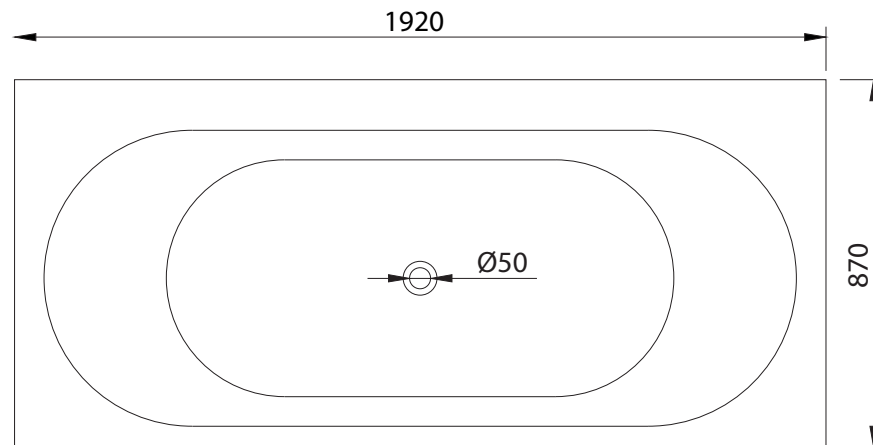

B107 1920mm Built-In Bath

Notes:

- Built-in bath
- Polymarble or solid surface composition
- 10 years manufacturers warranty

Finishes:

- Matte white
- Gloss white
- Full colour range

Options:

- Stone waste (matte white)

Size: 1920L x 870W x 500H (mm)

Net weight: 130kg
Gross weight: 207kg
Water capacity: 320L
Unit: mm