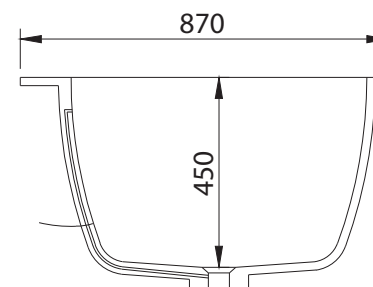

B107 1920mm Built-In Bath

Notes:

- Built-in bath
- Polymarble or solid surface composition
- 10 years manufacturers warranty

Finishes:

- Matte white
- Gloss white
- Full colour range

Options:

- Stone waste (matte white)

Size: 1920L x 870W x 500H (mm)

Net weight: 130kg
Gross weight: 207kg
Water capacity: 320L
Unit: mm