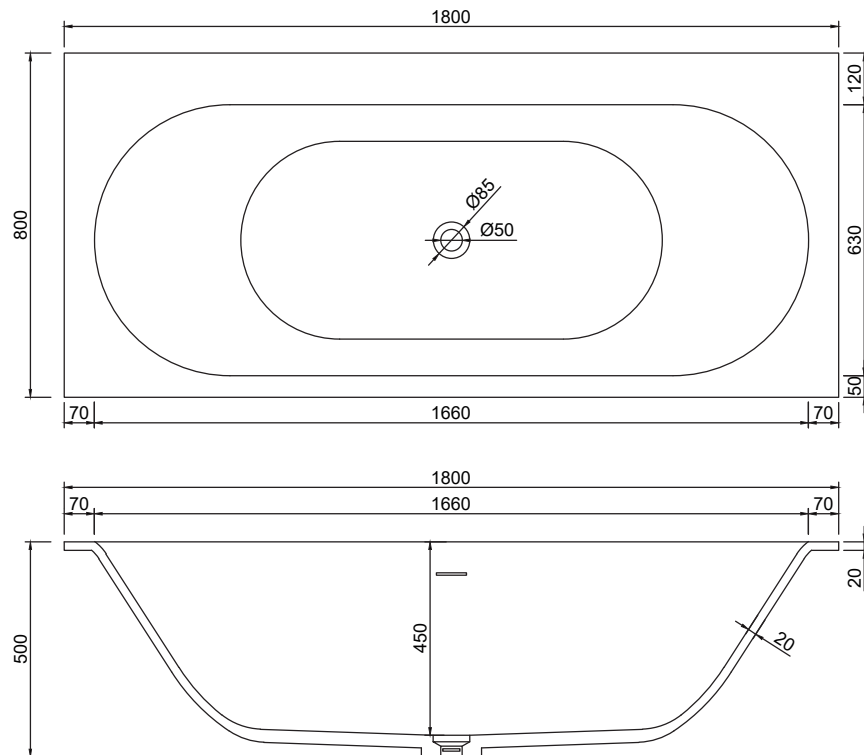

B107-2 1800mm Built-In Bath

Notes:

- Built-in bath
- Polymarble or solid surface composition
- 10 years manufacturers warranty

Finishes:

- Matte white
- Gloss white
- Full colour range

Options:

- Stone waste (matte white)

Size: 1800L x 630W x 500H (mm)

Net weight: 120kg
Gross weight: 190kg
Water capacity: 280L
Unit: mm