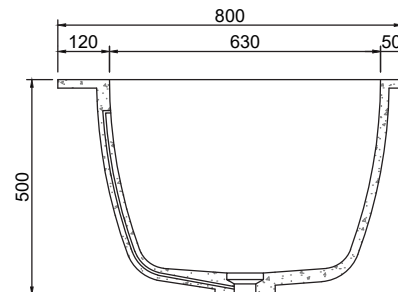

B107-2 1800mm Built-In Bath

Notes:

- Built-in bath
- Polymarble or solid surface composition
- 10 years manufacturers warranty

Finishes:

- Matte white
- Gloss white
- Full colour range

Options:

- Stone waste (matte white)

Size: 1800L x 630W x 500H (mm)

Net weight: 120kg
Gross weight: 190kg
Water capacity: 280L
Unit: mm