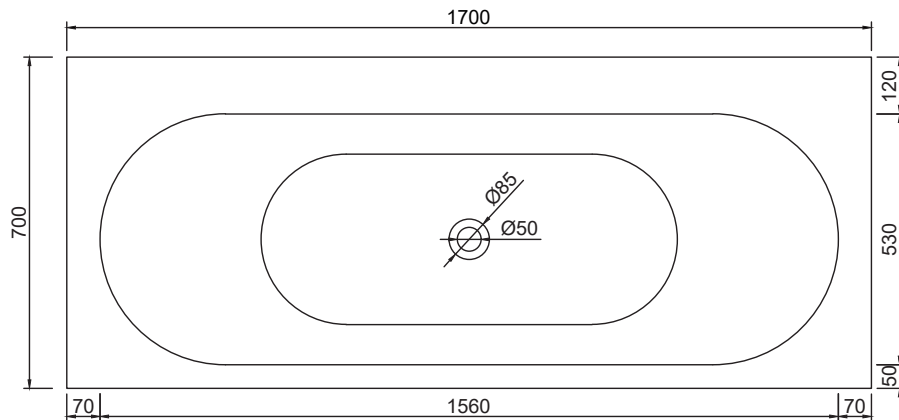

B107-1 1700mm Built-In Bath

Notes:

- Built-in bath
- Polymarble or solid surface composition
- 10 years manufacturers warranty

Finishes:

- Matte white
- Gloss white
- Full colour range

Options:

- Stone waste (matte white)

Size: 1700L x 700W x 500H (mm)

Net weight: 112kg
Gross weight: 174kg
Water capacity: 220L
Unit: mm