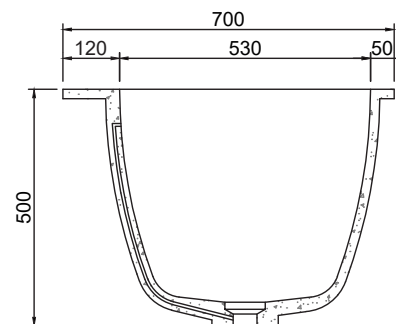

B107-1 1700mm Built-In Bath

Notes:

- Built-in bath
- Polymarble or solid surface composition
- 10 years manufacturers warranty

Finishes:

- Matte white
- Gloss white
- Full colour range

Options:

- Stone waste (matte white)

Size: 1700L x 700W x 500H (mm)

Net weight: 112kg
Gross weight: 174kg
Water capacity: 220L
Unit: mm