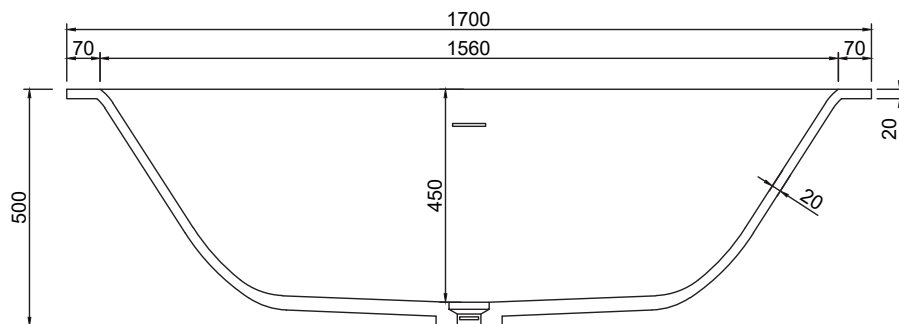

B107-1 1700mm Built-In Bath

Notes:

- Built-in bath
- Polymarble or solid surface composition
- 10 years manufacturers warranty

Finishes:

- Matte white
- Gloss white
- Full colour range

Options:

- Stone waste (matte white)

Size: 1700L x 700W x 500H (mm)

Net weight: 112kg
Gross weight: 174kg
Water capacity: 220L
Unit: mm