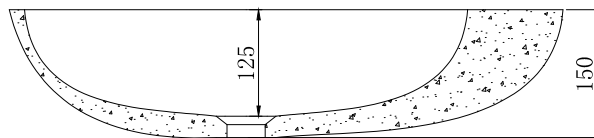

B1055 650mm Hugi Basin

Notes:

- Benchtop
- Polymarble or solid surface composition
- 10 years manufacturers warranty

Finishes:

- Matte white
- Gloss white
- Full colour range

Options:

- Stone waste
(matte white)

Size: 650 L x 420 W x 150 H (mm)

Net weight: 16kg
Gross weight: 18kg
Unit: mm