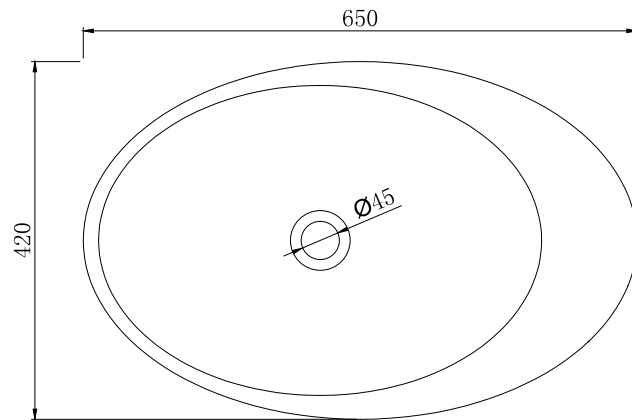

B1055 650mm Hugi Basin

Notes:

- Benchtop
- Polymarble or solid surface composition
- 10 years manufacturers warranty

Finishes:

- Matte white
- Gloss white
- Full colour range

Options:

- Stone waste
(matte white)

Size: 650 L x 420 W x 150 H (mm)

Net weight: 16kg
Gross weight: 18kg
Unit: mm