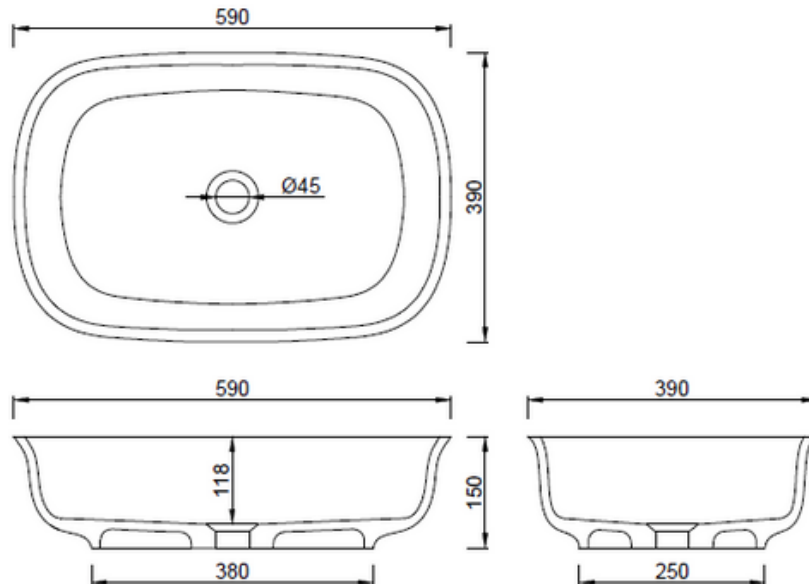

Hugi B1053 590mm Benchtop Basin

Notes:

- Solid surface
- 10 year manufacturers warranty

Options:

- Full colour range
- Pop up stone waste

Size 590 x 390 x 150mm

Net Weight: 10kg
Gross Weight: 12kg
Unit: mm
5-10mm tolerance