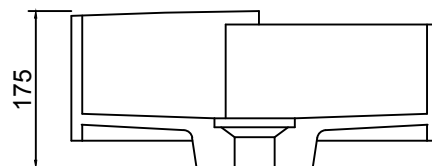

B1051 420 Basin

Notes:

- Benchtop
- Polymarble or solid surface composition
- 10 years manufacturers warranty

Finishes:

- Matte white
- Gloss white
- Full colour range

Options:

- Stone waste
(matte white)

Size: 420 L x 410 W x 175 H (mm)

Net Weight: 9.5kg
Gross Weight:
11kg