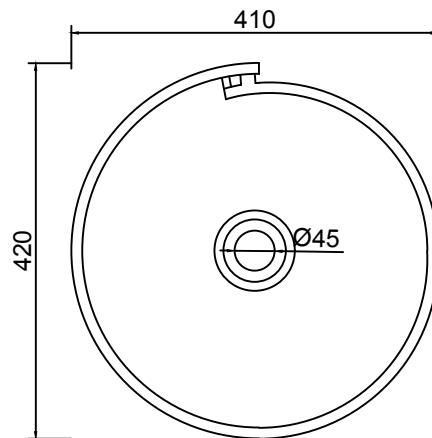

B1051 420 Basin

Notes:

- Benchtop
- Polymarble or solid surface composition
- 10 years manufacturers warranty

Finishes:

- Matte white
- Gloss white
- Full colour range

Options:

- Stone waste
(matte white)

Size: 420 L x 410 W x 175 H (mm)

Net Weight: 9.5kg
Gross Weight:
11kg