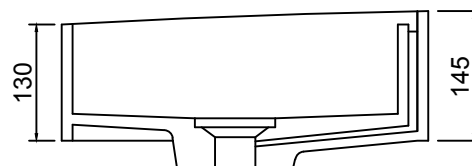

B1051 420 Basin

Notes:

- Benchtop
- Polymarble or solid surface composition
- 10 years manufacturers warranty

Finishes:

- Matte white
- Gloss white
- Full colour range

Options:

- Stone waste
(matte white)

Size: 420 L x 410 W x 175 H (mm)

Net Weight: 9.5kg
Gross Weight:
11kg