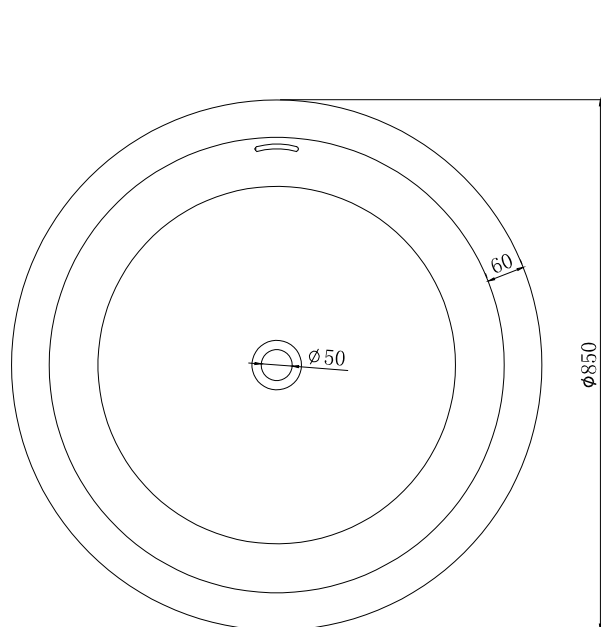

B102 850mm Japanese Soak Tub

Notes:

- Freestanding bathtub in matte white
- Polymarble or solid surface composition
- With overflow
- Chrome waste
- Optional matching stone waste available
- 10 years manufacturers warranty

Size: 850 L x 850 W x 520 H (mm)

Finishes:

- Matte white
- Gloss white
- Full colour range

Options:

- Overflow
- Non-overflow
- Stone waste (matte white)

Net weight: 136kg
Gross weight: 176kg
Water capacity: 90lt
Unit: mm