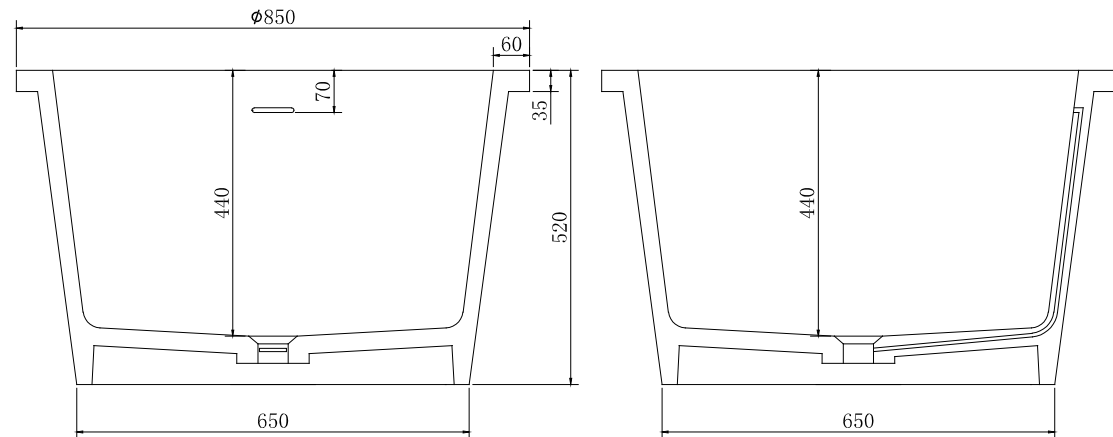

B102 850mm Japanese Soak Tub

Notes:

- Freestanding bathtub in matte white
- Polymarble or solid surface composition
- With overflow
- Chrome waste
- Optional matching stone waste available
- 10 years manufacturers warranty

Size: 850 L x 850 W x 520 H (mm)

Finishes:

- Matte white
- Gloss white
- Full colour range

Options:

- Overflow
- Non-overflow
- Stone waste (matte white)

Net weight: 136kg
Gross weight: 176kg
Water capacity: 90lt
Unit: mm