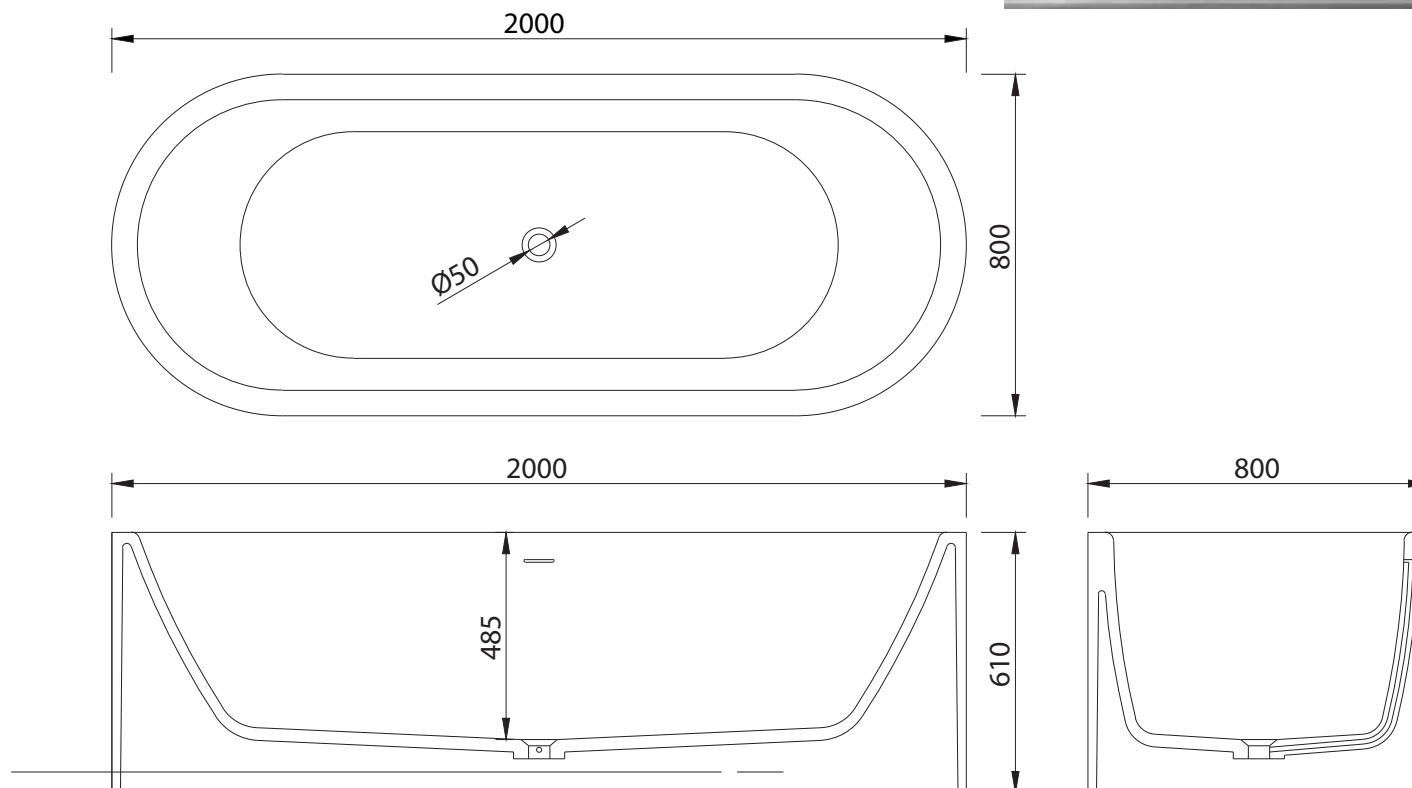

B101 2000mm Freestanding Bath

Notes:

- Freestanding bath
- Polymarble or solid surface composition
- 10 years manufacturers warranty

Finishes:

- Matte white
- Gloss white
- Full colour range

Options:

- Stone waste (matte white)

Size: 2000L x 800W x 610H (mm)

Net weight: 250kg
Gross weight: 315kg
Water capacity: 370L
Unit: mm