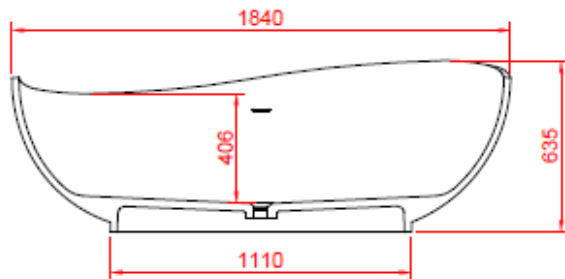

Hugi B098 1840mm Freestanding Bath

Notes:

- Polymarble
- Overflow
- 10 year manufacturers warranty

Options:

- Full colour range
- Pop up stone waste

Size 1840 x 1120 x 635mm

Net Weight: 201kg
 Gross Weight: 300kg
 Water capacity: 390L
 Unit: mm
 5-10mm tolerance