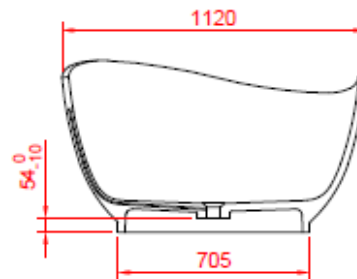

Hugi B098 1840mm Freestanding Bath

Notes:

- Polymarble
- Overflow
- 10 year manufacturers warranty

Options:

- Full colour range
- Pop up stone waste

Size 1840 x 1120 x 635mm

Net Weight: 201kg
 Gross Weight: 300kg
 Water capacity: 390L
 Unit: mm
 5-10mm tolerance