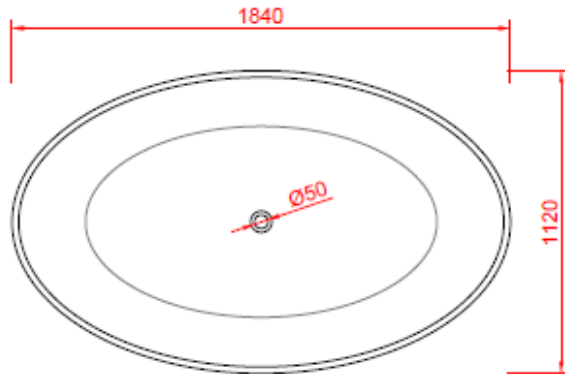

Hugi B098 1840mm Freestanding Bath

Notes:

- Polymarble
- Overflow
- 10 year manufacturers warranty

Options:

- Full colour range
- Pop up stone waste

Size 1840 x 1120 x 635mm

Net Weight: 201kg
 Gross Weight: 300kg
 Water capacity: 390L
 Unit: mm
 5-10mm tolerance