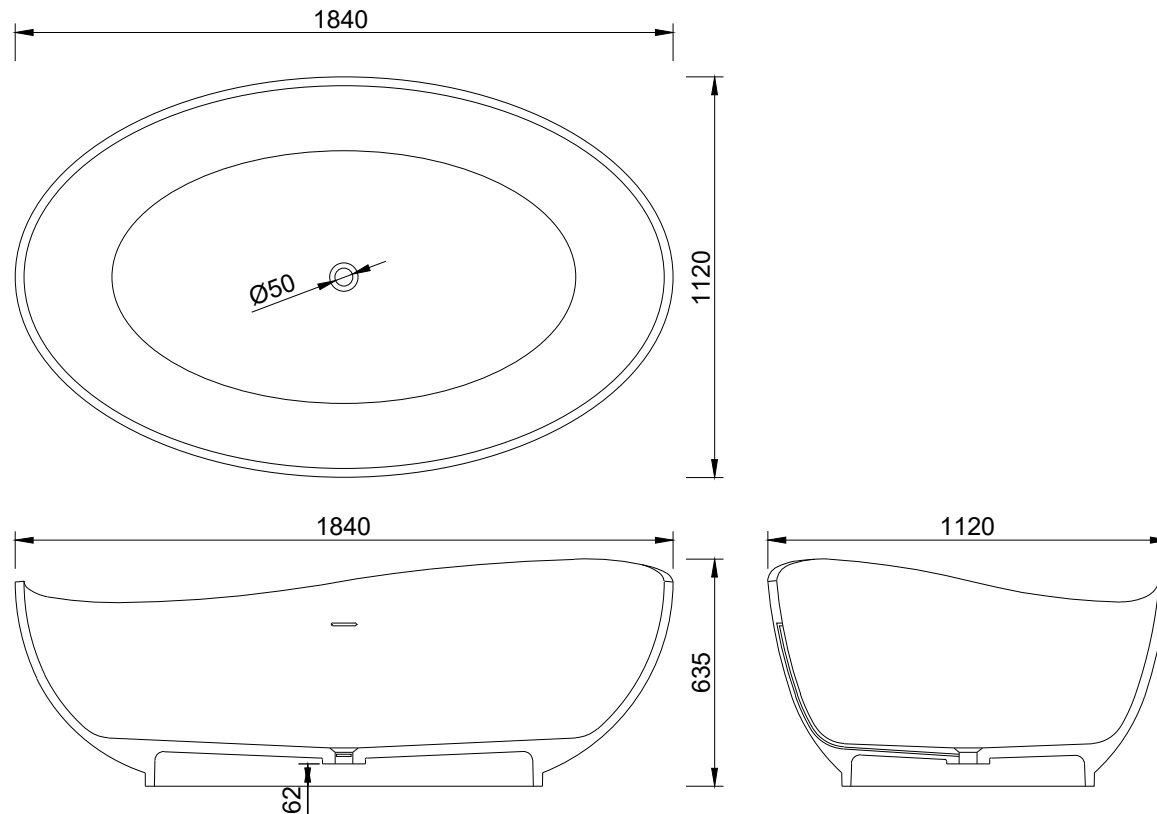

B098 1840mm Freestanding Bath

Notes:

- Freestanding bathtub
- Solid surface or polymarble composition
- Matte colour
- Chrome waste
- Optional matching stone waste available
- 10 years manufacturers warranty

Finishes:

- Matte white
- Gloss white

Options:

- Overflow
- Non-overflow
- Stone waste

Size: 1840 L x 1120 W x 635 H (mm)

Net weight: 201kg
Gross weight: 300kg
Volume: 250L
Unit: mm