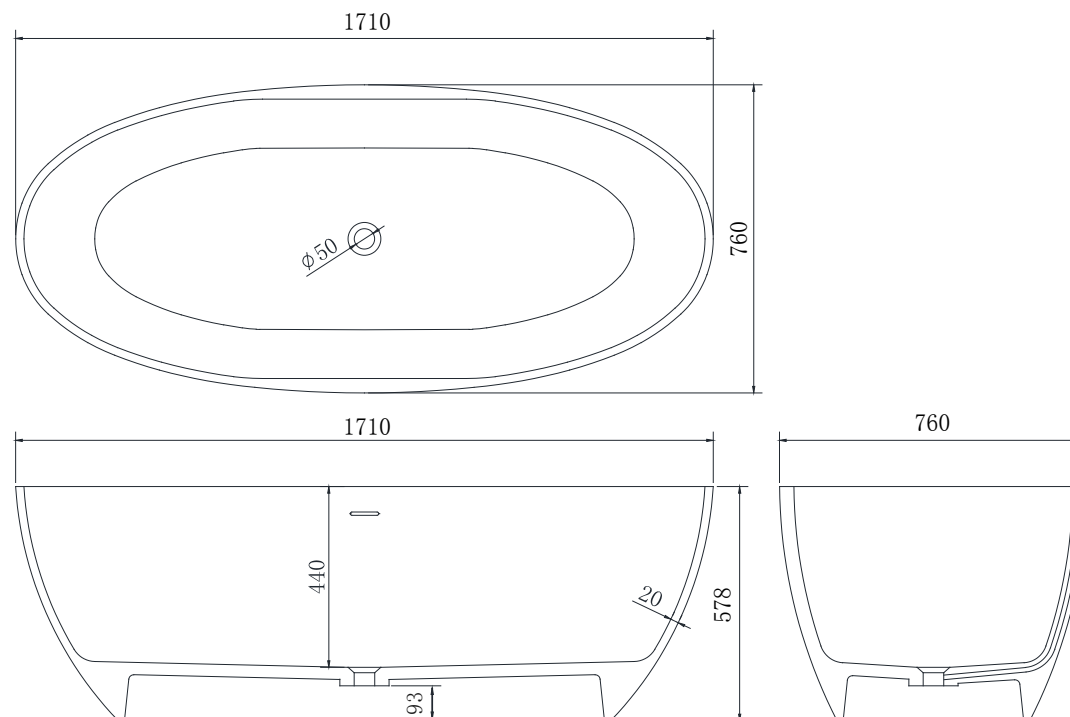

B097 1710mm Freestanding Bath

Notes:

- Freestanding bathtub
- Polymarble or solid surface composition
- Matte white
- Chrome waste
- Optional matching stone waste available
- 10 years manufacturers warranty

Finishes:

- Matte white
- Gloss white
- Full colour range

Options:

- Overflow
- Non-overflow
- Stone waste

Size: 1710L x 760W x 578H (mm)

Net weight: 150kg
 Gross weight: 218kg
 Water Capacity: 245lt
 Unit: mm