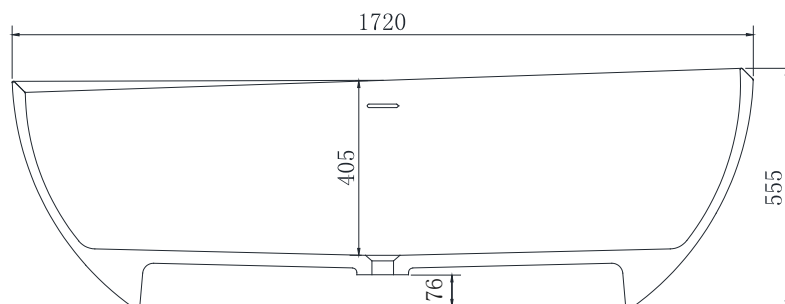

## B096 1720mm Freestanding Bath

### Options:

- Overflow
- Non-overflow
- Stone waste

Size: 1720L x 725W x 555H (mm)

Net weight: 145kg  
Gross weight: 211kg  
Water Capacity: 265lt  
Unit: mm