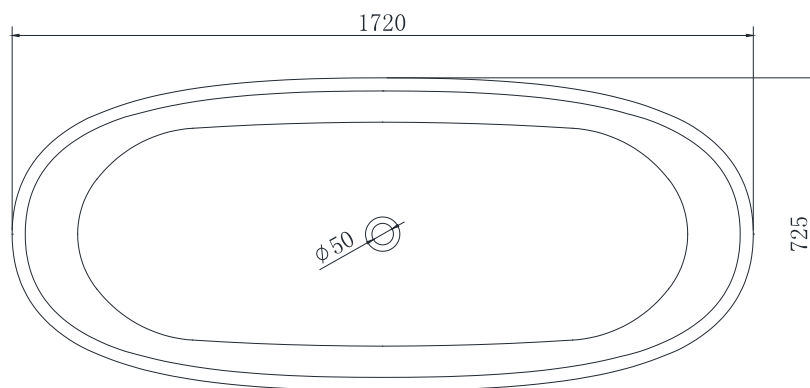

## B096 1720mm Freestanding Bath

### Options:

- Overflow
- Non-overflow
- Stone waste

Size: 1720L x 725W x 555H (mm)

Net weight: 145kg  
Gross weight: 211kg  
Water Capacity: 265lt  
Unit: mm