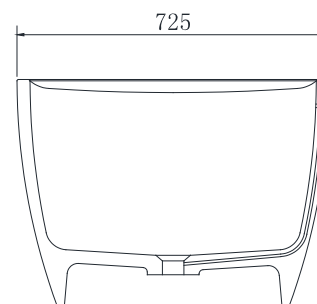

## B096 1720mm Freestanding Bath

### Options:

- Overflow
- Non-overflow
- Stone waste

Size: 1720L x 725W x 555H (mm)

Net weight: 145kg  
Gross weight: 211kg  
Water Capacity: 265lt  
Unit: mm