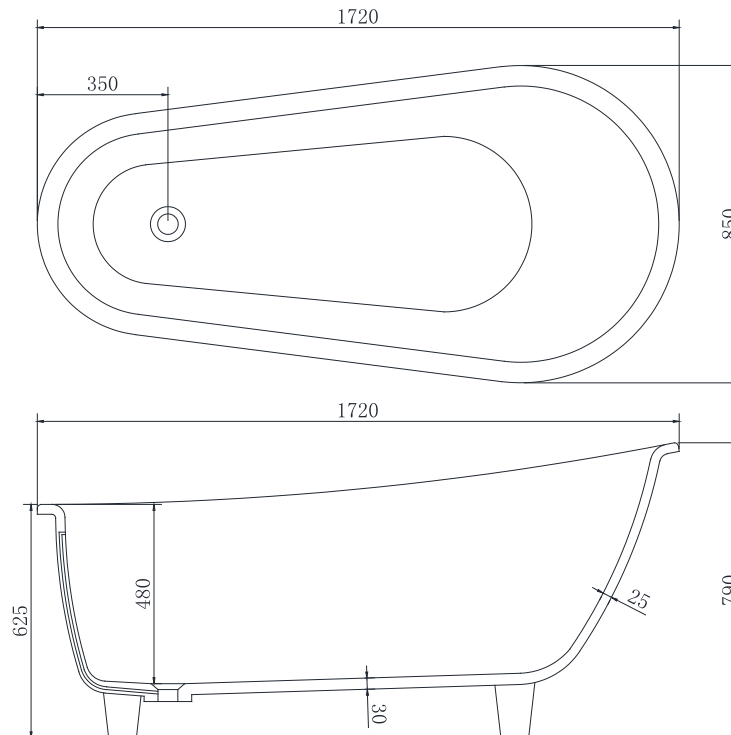

B095 1720mm Freestanding Bath

Notes:

- Freestanding bathtub
- Polymarble or solid surface composition
- Matte white
- Chrome waste
- Optional matching stone waste available
- 10 years manufacturers warranty

Size: 1720L x 850W x 790H (mm)

Finishes:

- Matte white
- Gloss white
- Full colour range

Options:

- Overflow
- Non-overflow
- Stone waste

Net weight: 165kg
 Gross weight: 250kg
 Water Capacity: 275lt
 Unit: mm