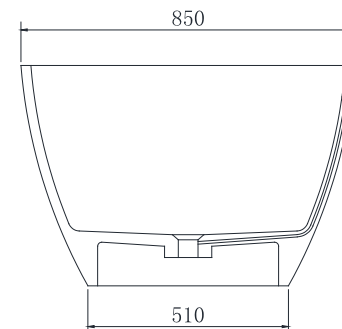

Options:

- Overflow
- Non-overflow
- Stone waste

Size: 1800L x 850W x 560H (mm)

Net weight: 158kg
 Gross weight: 233kg
 Water Capacity: 238lt
 Unit: mm