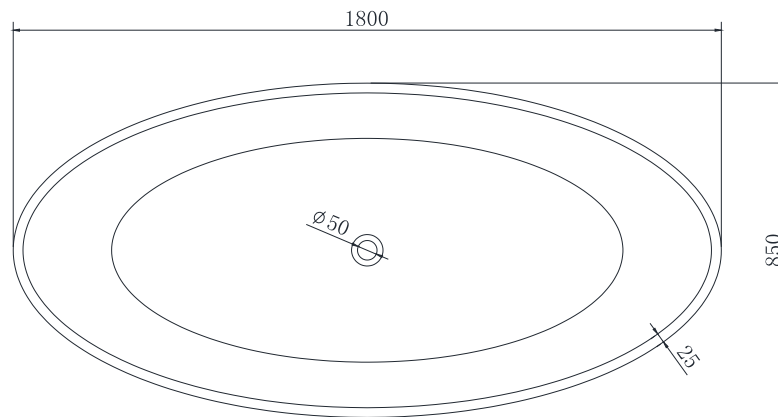

Options:

- Overflow
- Non-overflow
- Stone waste

Size: 1800L x 850W x 560H (mm)

Net weight: 158kg
 Gross weight: 233kg
 Water Capacity: 238lt
 Unit: mm