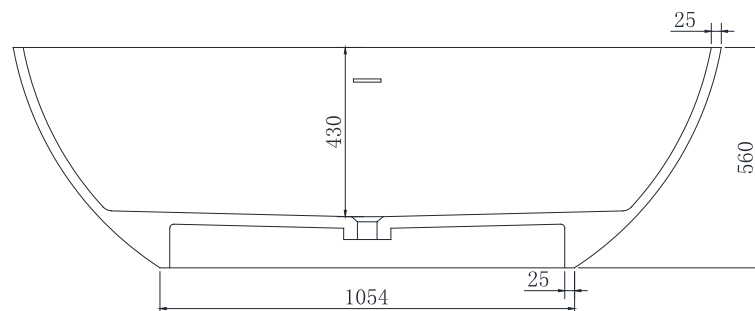

Notes:

- Freestanding bathtub
- Polymarble or solid surface composition
- Matte white
- Chrome waste
- Optional matching stone waste available
- 10 years manufacturers warranty

Finishes:

- Matte white
- Gloss white
- Full colour range

Options:

- Overflow
- Non-overflow
- Stone waste

Size: 1800L x 850W x 560H (mm)

Net weight: 158kg
 Gross weight: 233kg
 Water Capacity: 238lt
 Unit: mm