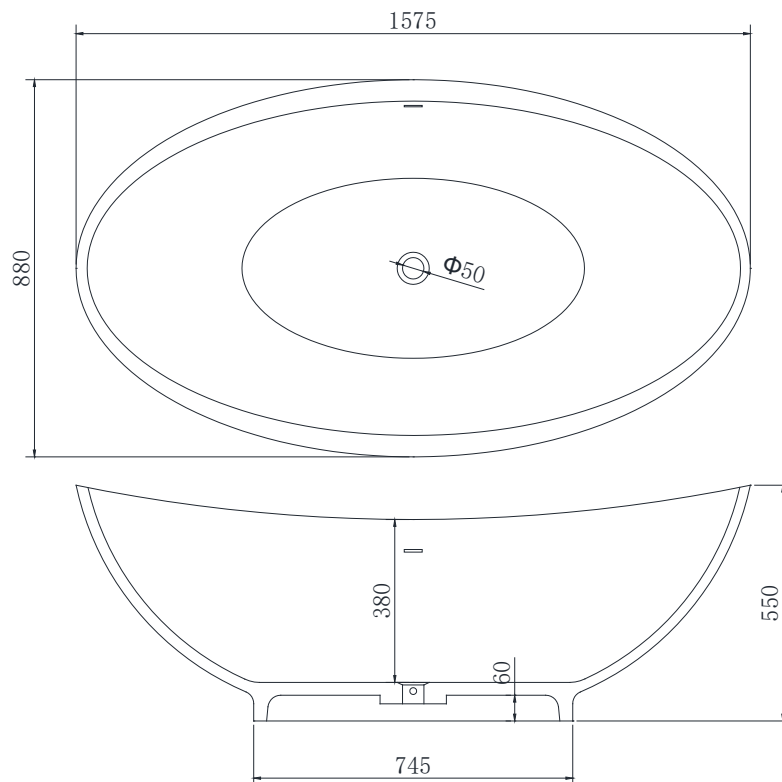

## B089 1575mm Freestanding Bath

### Options:

- Overflow
- Non-overflow
- Stone waste

**Size:** 1575L x 880W x 550H (mm)

Net weight: 145kg  
 Gross weight: 216kg  
 Water Capacity: 225lt  
 Unit: mm