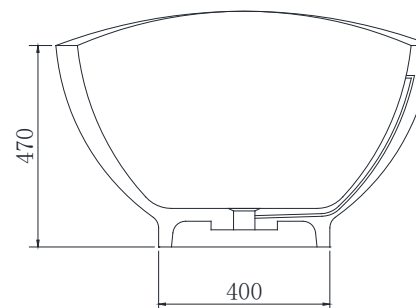

### Options:

- Overflow
- Non-overflow
- Stone waste

**Size:** 1575L x 880W x 550H (mm)

Net weight: 145kg  
 Gross weight: 216kg  
 Water Capacity: 225lt  
 Unit: mm