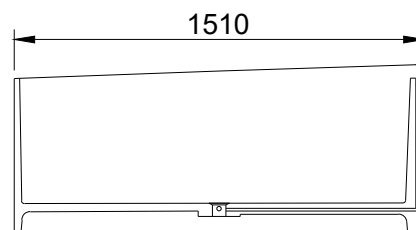

### Options:

- Stone waste  
(matte white)

**Size:** 1480 L x 1510 W x 625 H (mm)

Net weight: 288kg  
Gross weight: 387kg  
Unit: mm