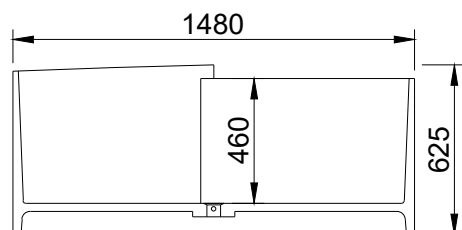

## B087 1510mm

### Options:

- Stone waste  
(matte white)

**Size:** 1480 L x 1510 W x 625 H (mm)

Net weight: 288kg  
Gross weight: 387kg  
Unit: mm