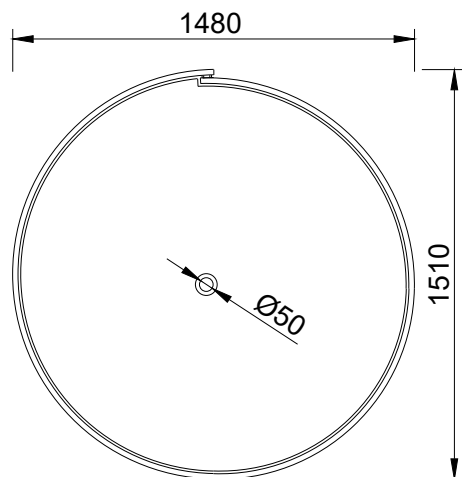

## B087 1510mm

### Options:

- Stone waste  
(matte white)

**Size:** 1480 L x 1510 W x 625 H (mm)

Net weight: 288kg  
Gross weight: 387kg  
Unit: mm