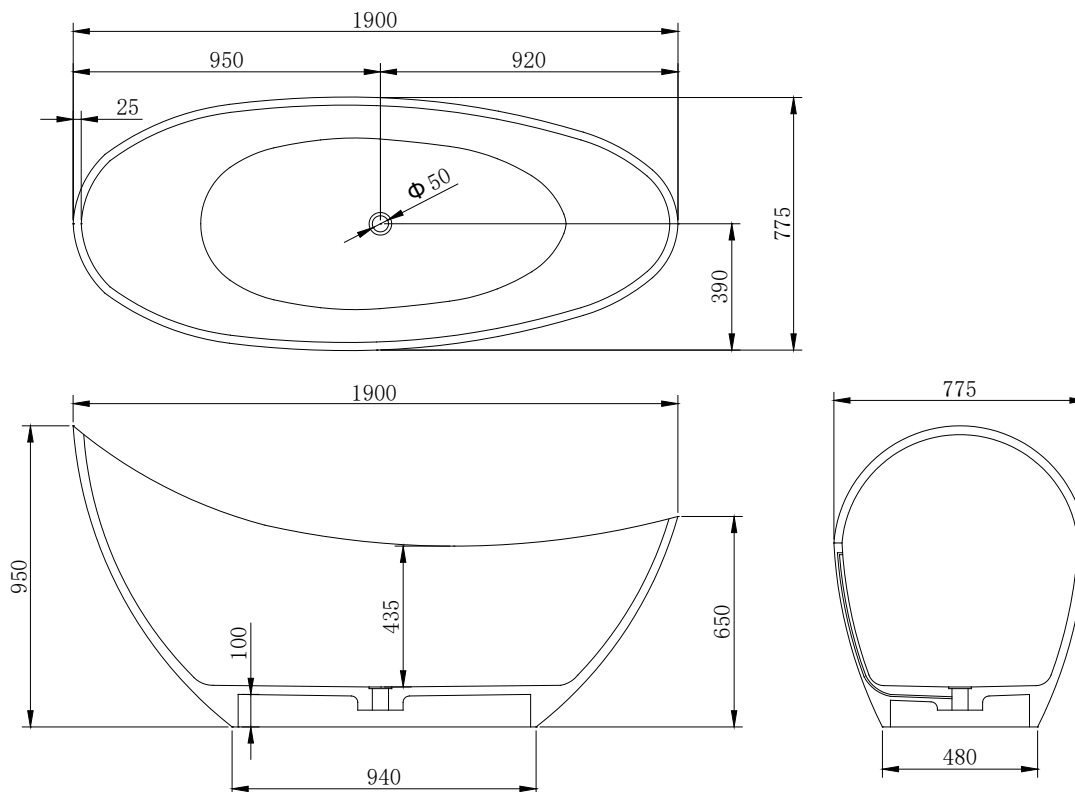

### Options:

- Overflow
- Non-overflow
- Stone waste

Size: 1900L x 775W x 950H (mm)

Net weight: 188kg  
 Gross weight: 283kg  
 Water Capacity: 310lt  
 Unit: mm