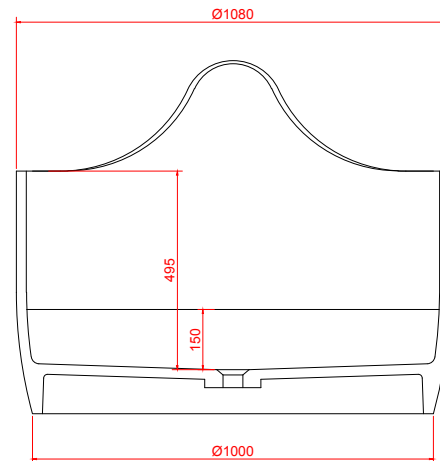

B070 Freestanding Bath

Notes:

- Freestanding bathtub
- Polymarble or solid surface composition
- Matte white
- Chrome waste
- Optional matching stone waste available
- 10 years manufacturers warranty

Finishes:

- Matte white
- Gloss white
- Full colour range

Options:

- Overflow
- Non-overflow
- Stone waste

Size: 1300L x 1080W x 880H (mm)

Net weight: 196 kg
 Gross weight: 274kg
 Water Capacity: 345lt
 Unit: mm