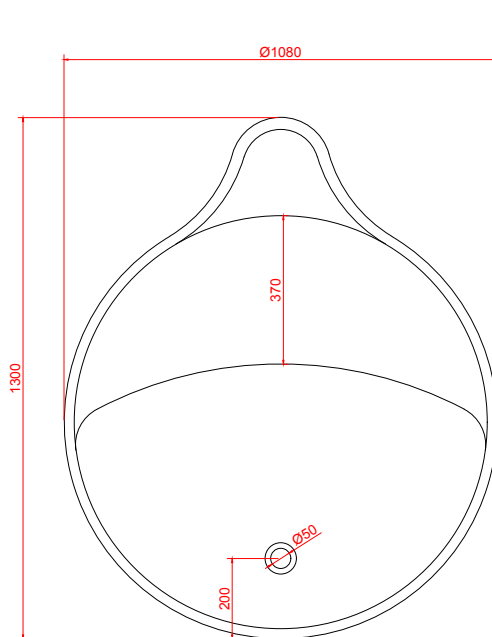

B070 Freestanding Bath

Notes:

- Freestanding bathtub
- Polymarble or solid surface composition
- Matte white
- Chrome waste
- Optional matching stone waste available
- 10 years manufacturers warranty

Finishes:

- Matte white
- Gloss white
- Full colour range

Options:

- Overflow
- Non-overflow
- Stone waste

Size: 1300L x 1080W x 880H (mm)

Net weight: 196 kg
 Gross weight: 274kg
 Water Capacity: 345lt
 Unit: mm