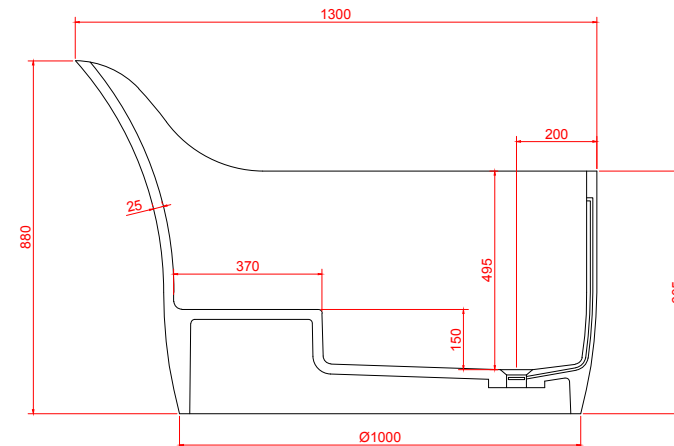

B070 Freestanding Bath

Notes:

- Freestanding bathtub
- Polymarble or solid surface composition
- Matte white
- Chrome waste
- Optional matching stone waste available
- 10 years manufacturers warranty

Finishes:

- Matte white
- Gloss white
- Full colour range

Options:

- Overflow
- Non-overflow
- Stone waste

Size: 1300L x 1080W x 880H (mm)

Net weight: 196 kg
 Gross weight: 274kg
 Water Capacity: 345lt
 Unit: mm