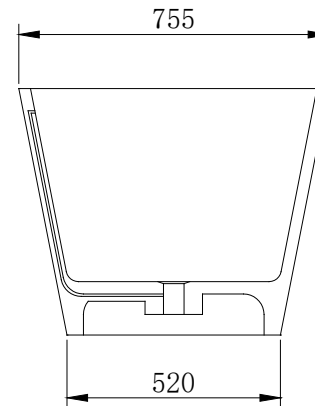

## B062 1705mm Freestanding Bath

### Options:

- Overflow
- Non-overflow
- Stone waste

Size: 1705L x 755W x 600H (mm)

Net weight: 204kg  
Gross weight: 274kg  
Water Capacity: 365lt  
Unit: mm