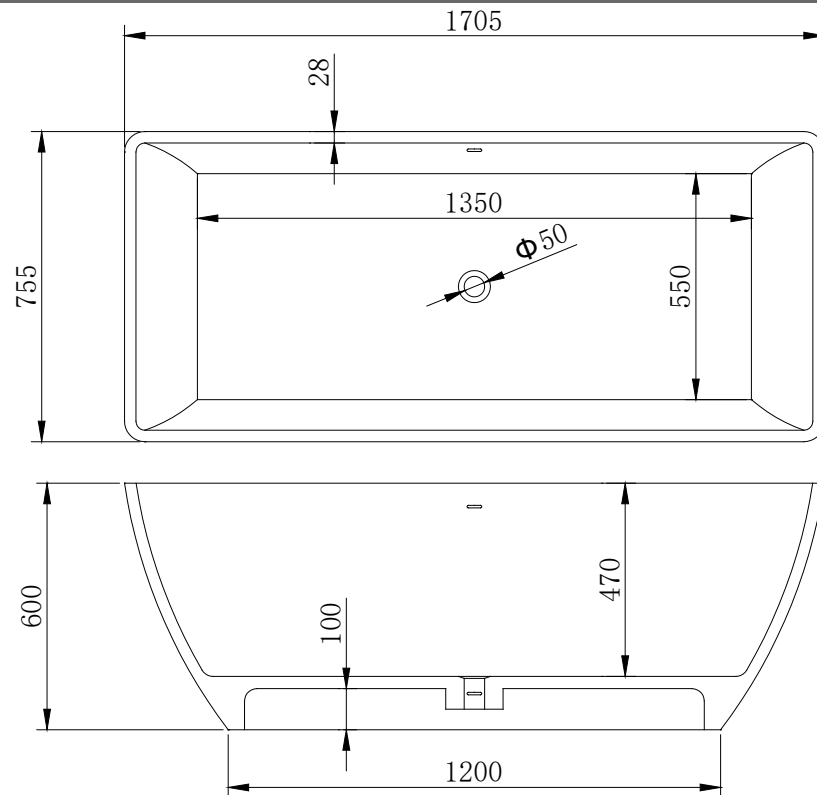

## B062 1705mm Freestanding Bath

### Options:

- Overflow
- Non-overflow
- Stone waste

Size: 1705L x 755W x 600H (mm)

Net weight: 204kg  
Gross weight: 274kg  
Water Capacity: 365lt  
Unit: mm