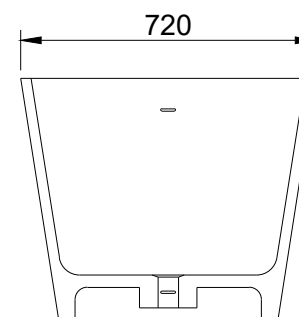

B058 1670mm Freestanding Bath

Notes:

- Freestanding bathtub
- Polymarble or solid surface composition
- Matte white
- Chrome waste
- Optional matching stone waste available
- 10 years manufacturers warranty

Finishes:

- Matte white
- Gloss white
- Full colour range

Options:

- Overflow
- Non-overflow
- Stone waste

Size: 1670L x 720W x 590H (mm)

Net weight: 170kg
 Gross weight: 236kg
 Water Capacity: 360lt
 Unit: mm