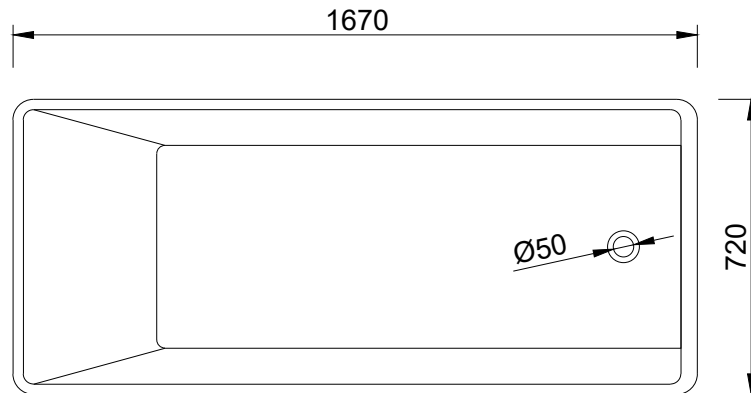

B058 1670mm Freestanding Bath

Notes:

- Freestanding bathtub
- Polymarble or solid surface composition
- Matte white
- Chrome waste
- Optional matching stone waste available
- 10 years manufacturers warranty

Finishes:

- Matte white
- Gloss white
- Full colour range

Options:

- Overflow
- Non-overflow
- Stone waste

Size: 1670L x 720W x 590H (mm)

Net weight: 170kg
 Gross weight: 236kg
 Water Capacity: 360lt
 Unit: mm