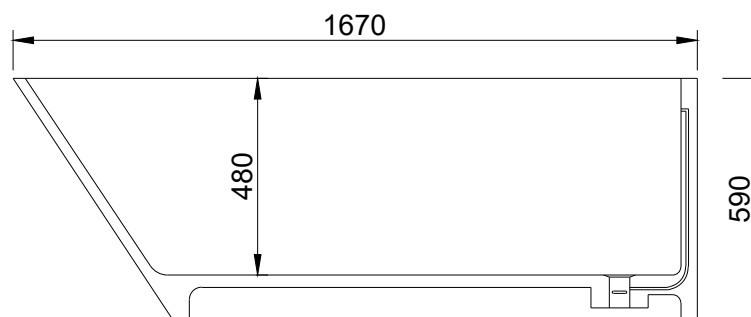

B058 1670mm Freestanding Bath

Notes:

- Freestanding bathtub
- Polymarble or solid surface composition
- Matte white
- Chrome waste
- Optional matching stone waste available
- 10 years manufacturers warranty

Finishes:

- Matte white
- Gloss white
- Full colour range

Options:

- Overflow
- Non-overflow
- Stone waste

Size: 1670L x 720W x 590H (mm)

Net weight: 170kg
 Gross weight: 236kg
 Water Capacity: 360lt
 Unit: mm