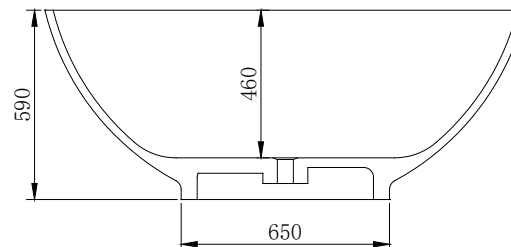

B056 Freestanding Bath

Notes:

- Freestanding bathtub
- Polymarble or solid surface composition
- Matte white
- Chrome waste
- Optional matching stone waste available
- 10 years manufacturers warranty

Finishes:

- Matte white
- Gloss white
- Full colour range

Options:

- Overflow
- Non-overflow
- Stone waste

Size: 1500L x 1500W x 590H (mm)

Net weight: 269 kg
 Gross weight: 367kg
 Water Capacity: 440lt
 Unit: mm