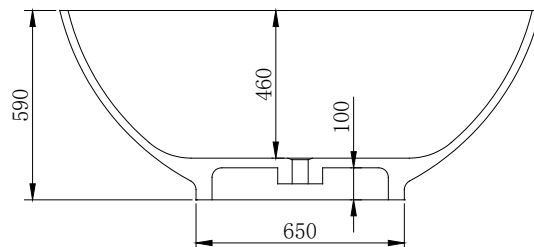

B056 Freestanding Bath

Notes:

- Freestanding bathtub
- Polymarble or solid surface composition
- Matte white
- Chrome waste
- Optional matching stone waste available
- 10 years manufacturers warranty

Finishes:

- Matte white
- Gloss white
- Full colour range

Options:

- Overflow
- Non-overflow
- Stone waste

Size: 1500L x 1500W x 590H (mm)

Net weight: 269 kg
 Gross weight: 367kg
 Water Capacity: 440lt
 Unit: mm