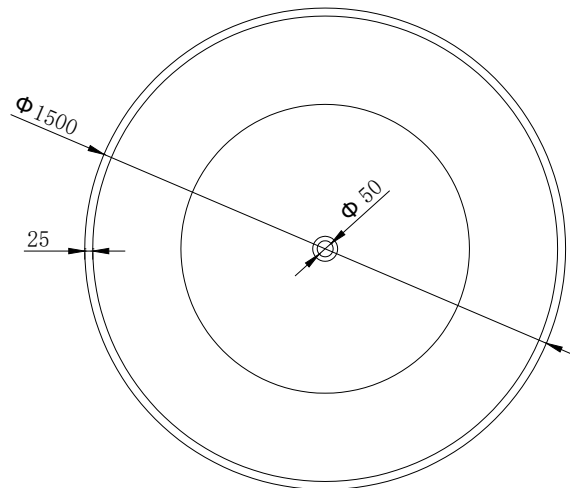

B056 Freestanding Bath

Notes:

- Freestanding bathtub
- Polymarble or solid surface composition
- Matte white
- Chrome waste
- Optional matching stone waste available
- 10 years manufacturers warranty

Finishes:

- Matte white
- Gloss white
- Full colour range

Options:

- Overflow
- Non-overflow
- Stone waste

Size: 1500L x 1500W x 590H (mm)

Net weight: 269 kg
 Gross weight: 367kg
 Water Capacity: 440lt
 Unit: mm