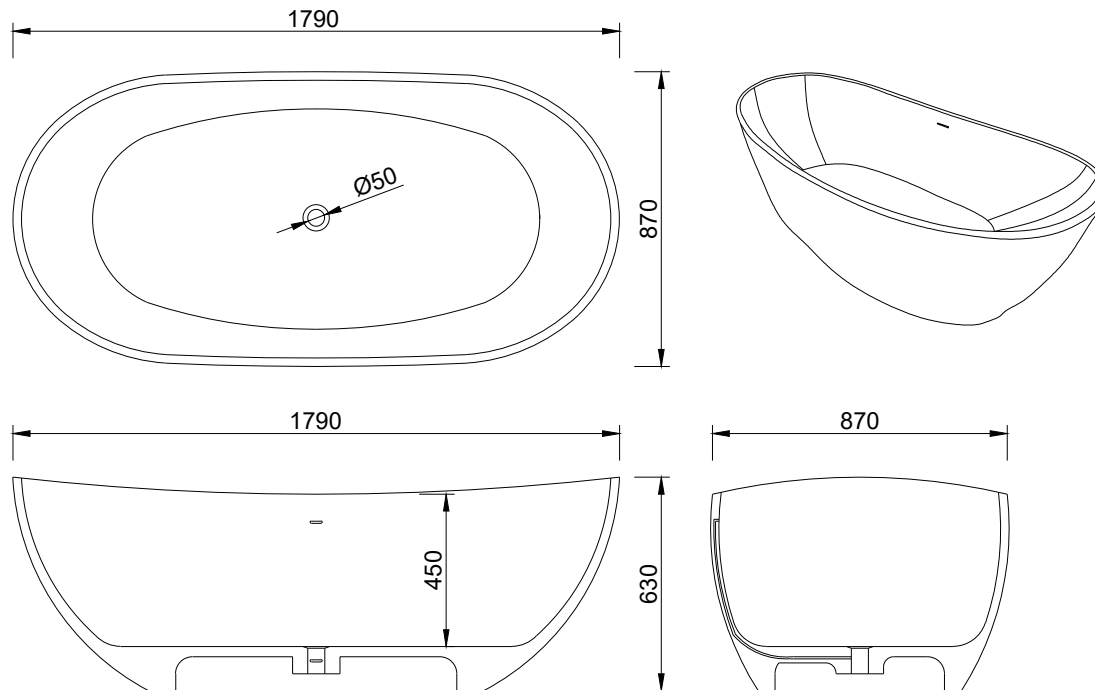

B054 1790mm

Notes:

- Polymarble or solid surface composition
- 10 years manufacturers warranty

Finishes:

- Matte white
- Gloss white
- Full colour range

Options:

- Stone waste
(matte white)

Size: 1790 L x 870 W x 630 H (mm)

Net weight: 177kg
Gross weight: 257kg
Volume: 340L
Unit: mm