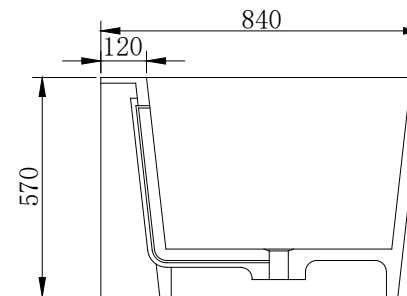

B053 1800mm Back-to-Wall Bath

Notes:

- Back-to-wall bathtub
- Polymarble or solid surface composition
- Matte white
- Chrome waste
- Optional matching stone waste available
- 10 years manufacturers warranty

Finishes:

- Matte white
- Gloss white
- Full colour range

Options:

- Overflow
- Non-overflow
- Stone waste

Size: 1800L x 840W x 570H (mm)

Net weight: 175kg
 Gross weight: 250kg
 Water Capacity: 335lt
 Unit: mm