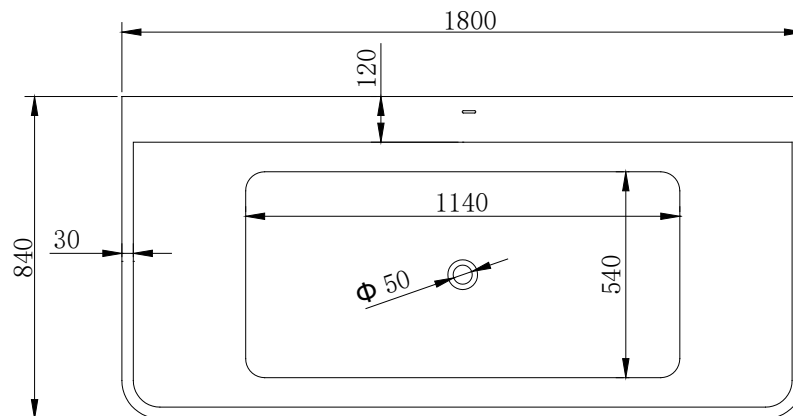

B053 1800mm Back-to-Wall Bath

Notes:

- Back-to-wall bathtub
- Polymarble or solid surface composition
- Matte white
- Chrome waste
- Optional matching stone waste available
- 10 years manufacturers warranty

Finishes:

- Matte white
- Gloss white
- Full colour range

Options:

- Overflow
- Non-overflow
- Stone waste

Size: 1800L x 840W x 570H (mm)

Net weight: 175kg
 Gross weight: 250kg
 Water Capacity: 335lt
 Unit: mm