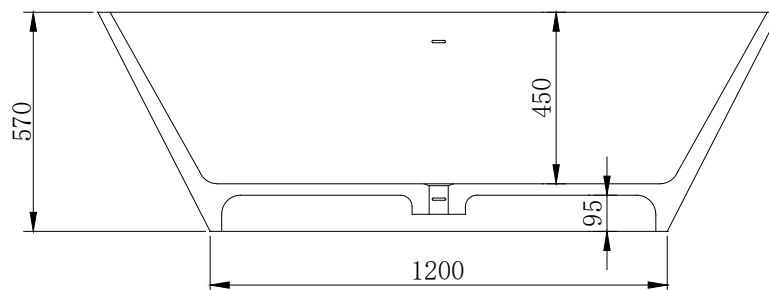

B053 1800mm Back-to-Wall Bath

Notes:

- Back-to-wall bathtub
- Polymarble or solid surface composition
- Matte white
- Chrome waste
- Optional matching stone waste available
- 10 years manufacturers warranty

Finishes:

- Matte white
- Gloss white
- Full colour range

Options:

- Overflow
- Non-overflow
- Stone waste

Size: 1800L x 840W x 570H (mm)

Net weight: 175kg
 Gross weight: 250kg
 Water Capacity: 335lt
 Unit: mm