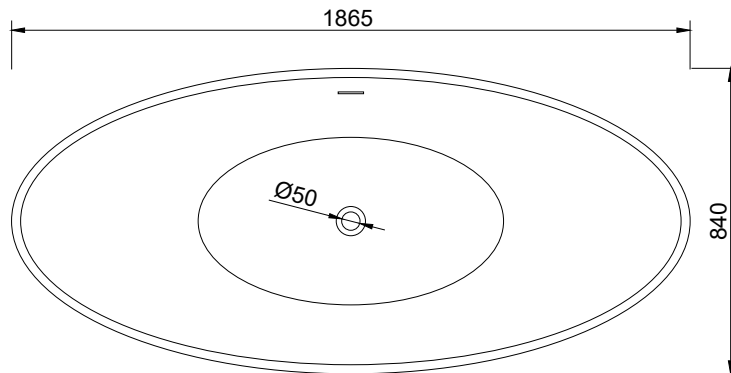

B051-A 1865mm Freestanding Bath

Notes:

- Freestanding bathtub
- Polymarble or solid surface composition
- Matte white
- Chrome waste
- Optional matching stone waste available
- 10 years manufacturers warranty

Finishes:

- Matte white
- Gloss white
- Full colour range

Options:

- Overflow
- Non-overflow
- Stone waste

Size: 1865L x 840W x 595H (mm)

Net weight: 118kg
Gross weight: 200kg
Water Capacity: 300lt
Unit: mm