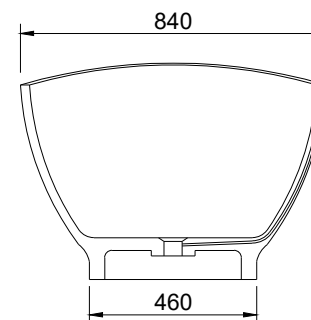

B051-A 1865mm Freestanding Bath

Notes:

- Freestanding bathtub
- Polymarble or solid surface composition
- Matte white
- Chrome waste
- Optional matching stone waste available
- 10 years manufacturers warranty

Finishes:

- Matte white
- Gloss white
- Full colour range

Options:

- Overflow
- Non-overflow
- Stone waste

Size: 1865L x 840W x 595H (mm)

Net weight: 118kg
Gross weight: 200kg
Water Capacity: 300lt
Unit: mm