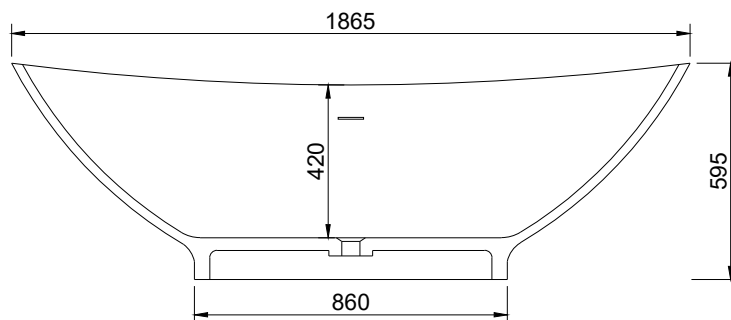

B051-A 1865mm Freestanding Bath

Notes:

- Freestanding bathtub
- Polymarble or solid surface composition
- Matte white
- Chrome waste
- Optional matching stone waste available
- 10 years manufacturers warranty

Finishes:

- Matte white
- Gloss white
- Full colour range

Options:

- Overflow
- Non-overflow
- Stone waste

Size: 1865L x 840W x 595H (mm)

Net weight: 118kg
Gross weight: 200kg
Water Capacity: 300lt
Unit: mm