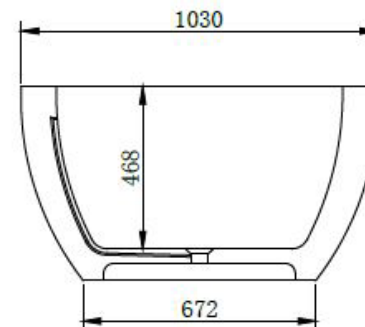

B048 1880mm

Notes:

- Freestanding bathtub
- Polymarble or solid surface composition
- Matte white
- With overflow
- Chrome waste
- Optional matching stone waste available
- 10 years manufacturers warranty

Size: 1880 L x 1030 W x 560 H (mm)

Finishes:

- Matte white
- Gloss white
- Full colour range

Options:

- Overflow
- Non-overflow
- Stone waste (matte white)

Net weight: 220kg
 Gross weight: 308kg
 Volume: 300L
 Unit: mm