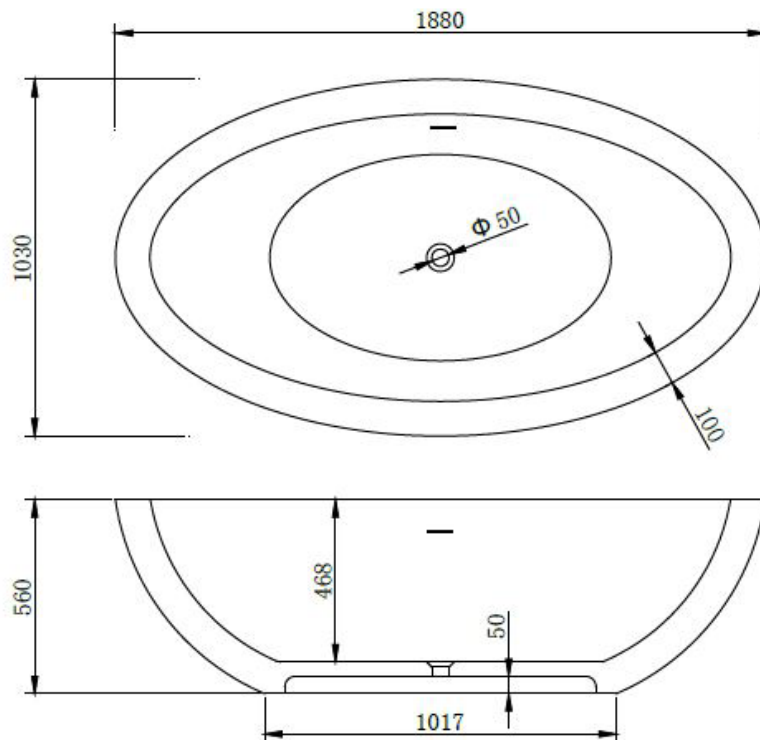

B048 1880mm

Notes:

- Freestanding bathtub
- Polymarble or solid surface composition
- Matte white
- With overflow
- Chrome waste
- Optional matching stone waste available
- 10 years manufacturers warranty

Size: 1880 L x 1030 W x 560 H (mm)

Finishes:

- Matte white
- Gloss white
- Full colour range

Options:

- Overflow
- Non-overflow
- Stone waste (matte white)

Net weight: 220kg
 Gross weight: 308kg
 Volume: 300L
 Unit: mm