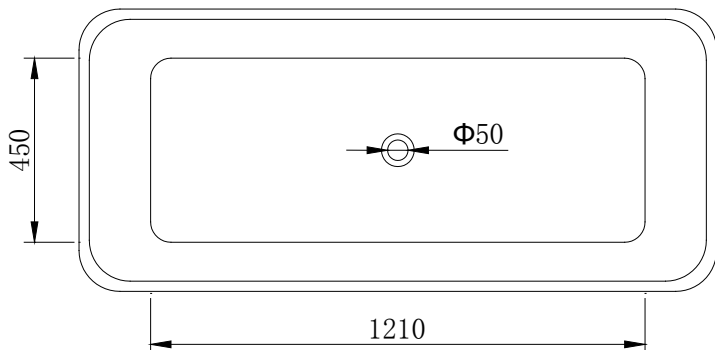

B042 Freestanding Bath

Notes:

- Freestanding bathtub
- Polymarble or solid surface composition
- Matte white
- Chrome waste
- Optional matching stone waste available
- 10 years manufacturers warranty

Size: 1560L x 690W x 550H (mm)

Finishes:

- Matte white
- Gloss white
- Full colour range

Options:

- Overflow
- Non-overflow
- Stone waste

Net weight: 179 kg
 Gross weight: 220kg
 Water Capacity: 340lt
 Unit: mm