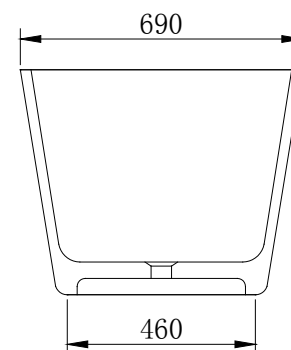

B042 Freestanding Bath

Notes:

- Freestanding bathtub
- Polymarble or solid surface composition
- Matte white
- Chrome waste
- Optional matching stone waste available
- 10 years manufacturers warranty

Size: 1560L x 690W x 550H (mm)

Finishes:

- Matte white
- Gloss white
- Full colour range

Options:

- Overflow
- Non-overflow
- Stone waste

Net weight: 179 kg
 Gross weight: 220kg
 Water Capacity: 340lt
 Unit: mm