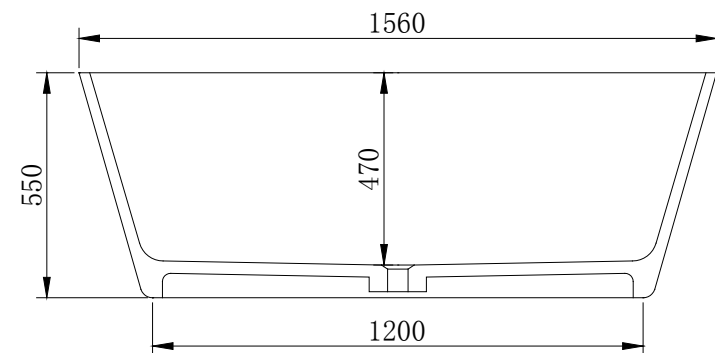

B042 Freestanding Bath

Notes:

- Freestanding bathtub
- Polymarble or solid surface composition
- Matte white
- Chrome waste
- Optional matching stone waste available
- 10 years manufacturers warranty

Size: 1560L x 690W x 550H (mm)

Finishes:

- Matte white
- Gloss white
- Full colour range

Options:

- Overflow
- Non-overflow
- Stone waste

Net weight: 179 kg
 Gross weight: 220kg
 Water Capacity: 340lt
 Unit: mm