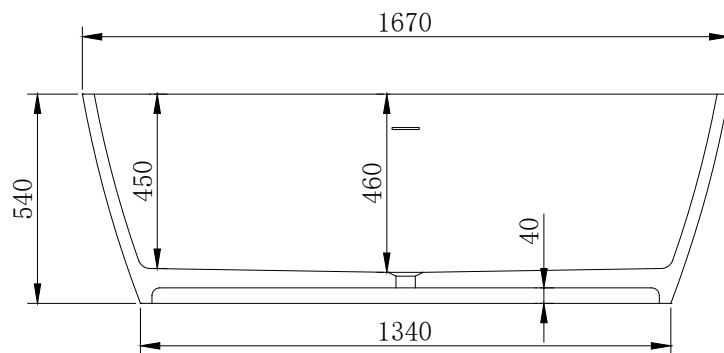

### Options:

- Overflow
- Non-overflow
- Stone waste

Size: 1670L x 795W x 540H (mm)

Net weight: 200 kg  
Gross weight: 267kg  
Water Capacity: 370lt  
Unit: mm