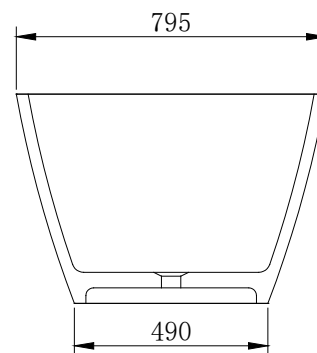

### Options:

- Overflow
- Non-overflow
- Stone waste

Size: 1670L x 795W x 540H (mm)

Net weight: 200 kg  
Gross weight: 267kg  
Water Capacity: 370lt  
Unit: mm