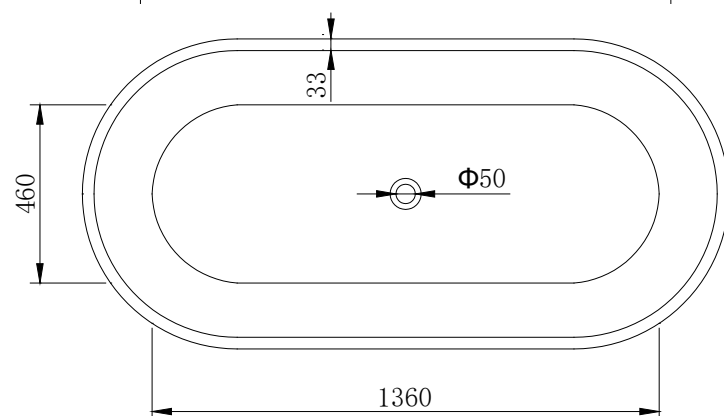

## B041 1670mm Freestanding Bath

### Options:

- Overflow
- Non-overflow
- Stone waste

Size: 1670L x 795W x 540H (mm)

Net weight: 200 kg  
Gross weight: 267kg  
Water Capacity: 370lt  
Unit: mm