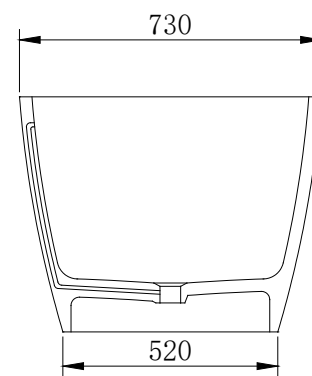

B037 1720MM BATHTUB

Notes:

- Freestanding bathtub
- Polymarble or solid surface composition
- Matte white
- With overflow
- Chrome waste
- Optional matching stone waste available
- 10 years manufacturers warranty

Size: 1720 L x 730 W x 568 H (mm)

Finishes:

- Matte white
- Gloss white
- Full colour range

Options:

- Overflow
- Non-overflow
- Stone waste (matte white)

Net weight: 160kg
 Unit: mm