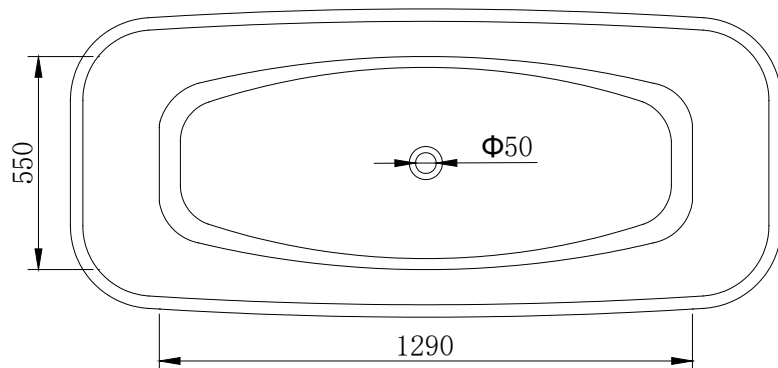

B037 1720MM BATHTUB

Notes:

- Freestanding bathtub
- Polymarble or solid surface composition
- Matte white
- With overflow
- Chrome waste
- Optional matching stone waste available
- 10 years manufacturers warranty

Size: 1720 L x 730 W x 568 H (mm)

Finishes:

- Matte white
- Gloss white
- Full colour range

Options:

- Overflow
- Non-overflow
- Stone waste (matte white)

Net weight: 160kg
 Unit: mm