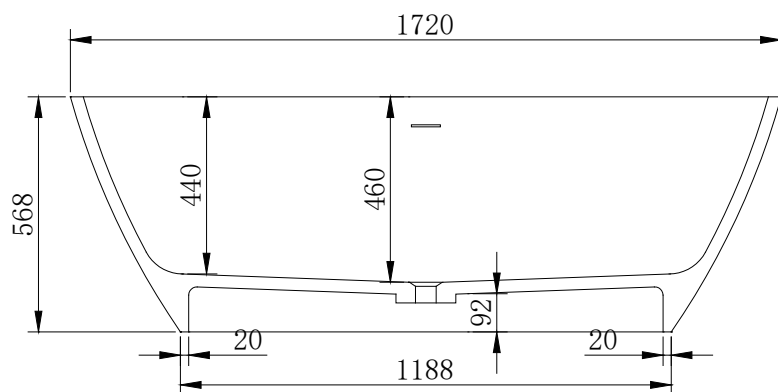

B037 1720MM BATHTUB

Notes:

- Freestanding bathtub
- Polymarble or solid surface composition
- Matte white
- With overflow
- Chrome waste
- Optional matching stone waste available
- 10 years manufacturers warranty

Size: 1720 L x 730 W x 568 H (mm)

Finishes:

- Matte white
- Gloss white
- Full colour range

Options:

- Overflow
- Non-overflow
- Stone waste (matte white)

Net weight: 160kg
 Unit: mm