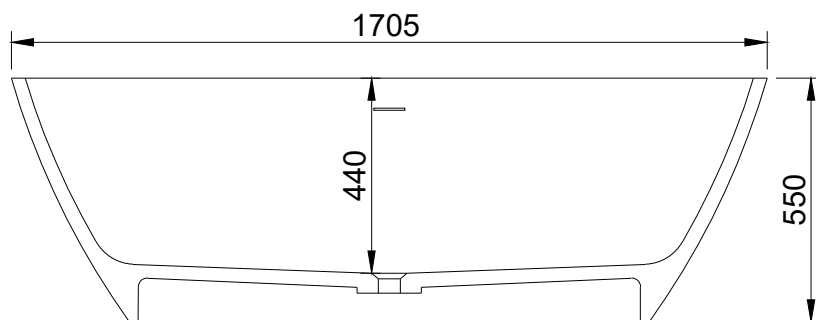

B037 1705MM BATHTUB

Notes:

- Freestanding bathtub
- Polymarble or solid surface composition
- Matte white
- With overflow
- Chrome waste
- Optional matching stone waste available
- 10 years manufacturers warranty

Size: 1705 L x 740 W x 550 H (mm)

Finishes:

- Matte white
- Gloss white
- Full colour range

Options:

- Overflow
- Non-overflow
- Stone waste (matte white)

Net weight: 160kg
 Gross weight: 226kg
 Water capacity: 340lt
 Unit: mm