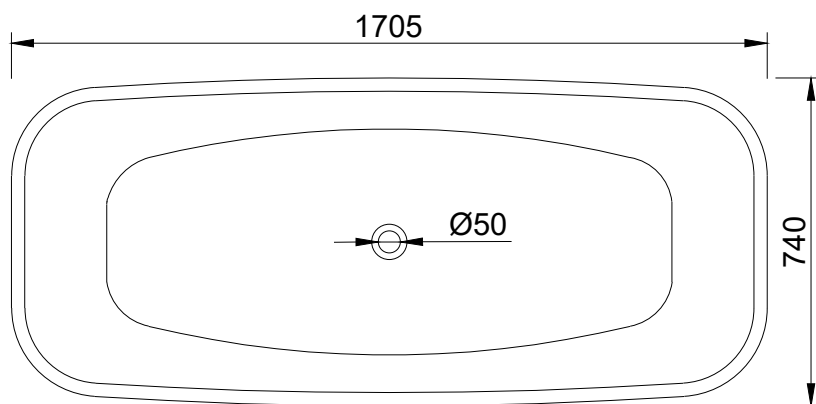

B037 1705MM BATHTUB

Notes:

- Freestanding bathtub
- Polymarble or solid surface composition
- Matte white
- With overflow
- Chrome waste
- Optional matching stone waste available
- 10 years manufacturers warranty

Size: 1705 L x 740 W x 550 H (mm)

Finishes:

- Matte white
- Gloss white
- Full colour range

Options:

- Overflow
- Non-overflow
- Stone waste (matte white)

Net weight: 160kg
 Gross weight: 226kg
 Water capacity: 340lt
 Unit: mm