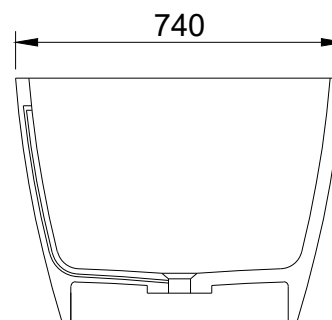

B037 1705MM BATHTUB

Notes:

- Freestanding bathtub
- Polymarble or solid surface composition
- Matte white
- With overflow
- Chrome waste
- Optional matching stone waste available
- 10 years manufacturers warranty

Size: 1705 L x 740 W x 550 H (mm)

Finishes:

- Matte white
- Gloss white
- Full colour range

Options:

- Overflow
- Non-overflow
- Stone waste (matte white)

Net weight: 160kg
 Gross weight: 226kg
 Water capacity: 340lt
 Unit: mm