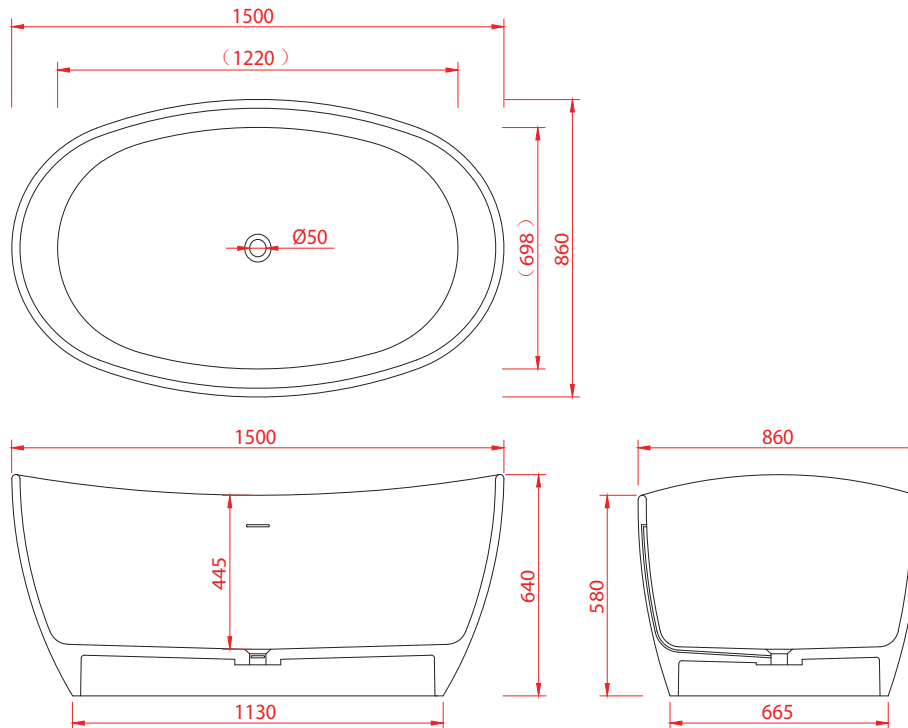

B034-A 1500mm Freestanding Bath

Notes:

- Freestanding bathtub
- Polymarble or solid surface composition
- Matte white
- Chrome waste
- Optional matching stone waste available
- 10 years manufacturers warranty

Finishes:

- Matte white
- Gloss white
- Full colour range

Options:

- Overflow
- Non-overflow
- Stone waste

Size: 1500L x 860W x 640H (mm)

Net weight: 170 kg
Water Capacity: 256lt
Unit: mm