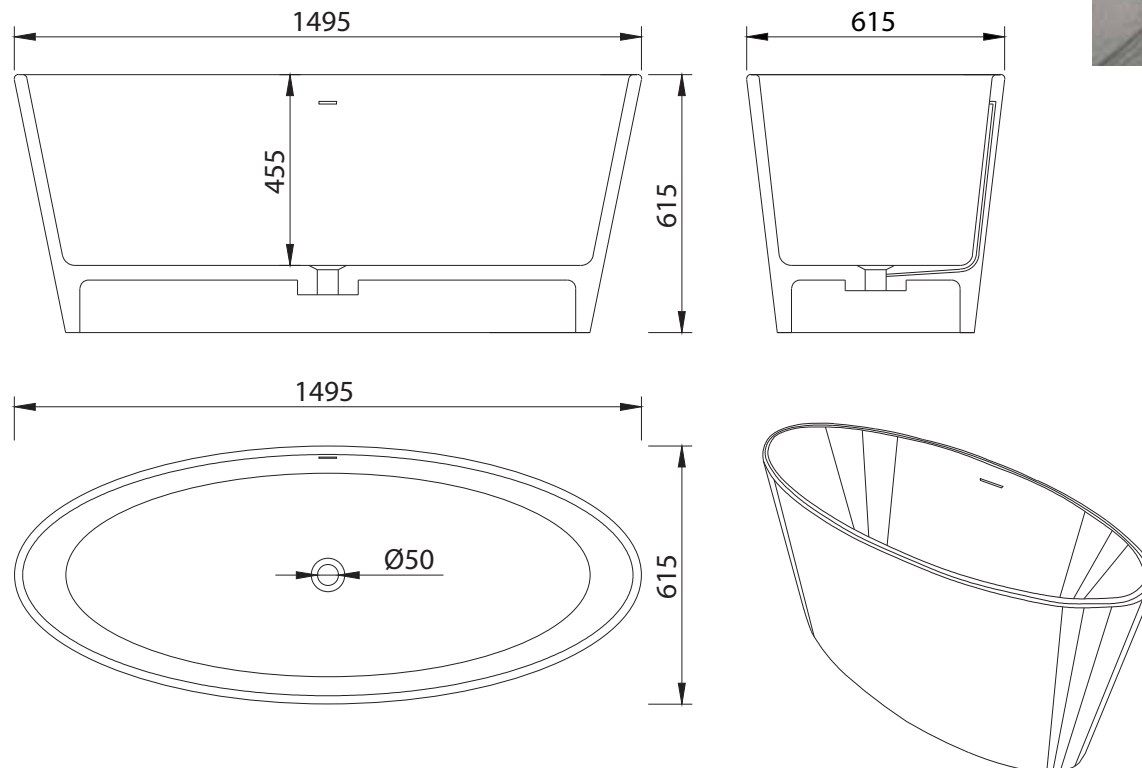

B032 1495mm Freestanding Bath

Notes:

- Freestanding bath
- Polymarble or solid surface composition
- 10 years manufacturers warranty

Finishes:

- Matte white
- Gloss white
- Full colour range

Options:

- Stone waste (matte white)

Size: 1495L x 615W x 615H (mm)

Net weight: 135kg
Gross weight: 192kg
Water capacity: 200L
Unit: mm