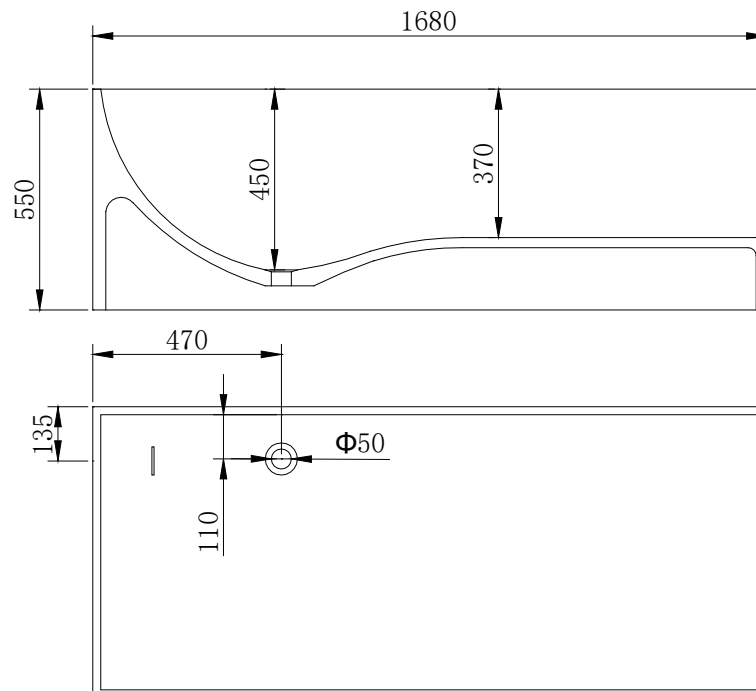

## B029 1680mm Freestanding Bath

### Options:

- Overflow
- Non-overflow
- Stone waste

Size: 1680L x 725W x 550H (mm)

Net weight: 230kg  
Gross weight: 295kg  
Water Capacity: 330lt  
Unit: mm