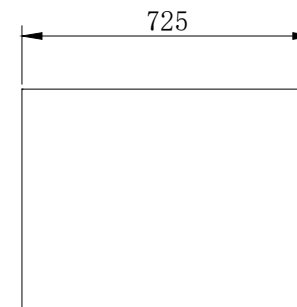

### Options:

- Overflow
- Non-overflow
- Stone waste

Size: 1680L x 725W x 550H (mm)

Net weight: 230kg  
Gross weight: 295kg  
Water Capacity: 330lt  
Unit: mm