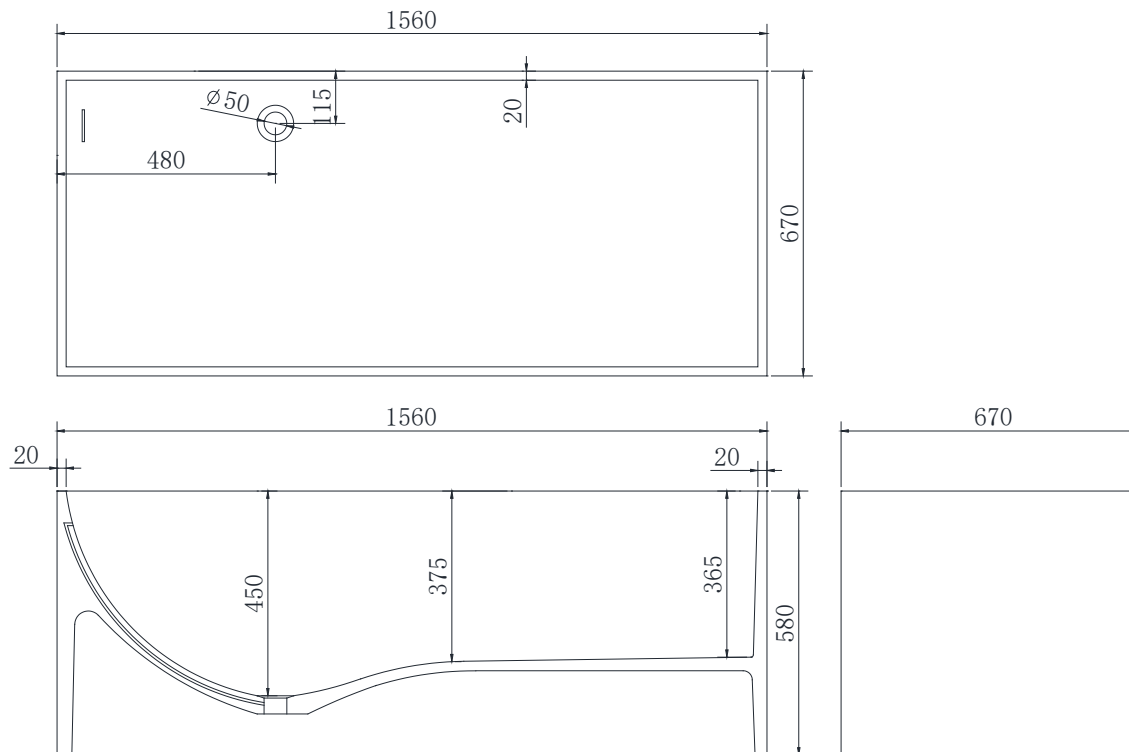

B029-A 1560mm Freestanding Bath

Notes:

- Freestanding bathtub
- Polymarble or solid surface composition
- Matte white
- Chrome waste
- Optional matching stone waste available
- 10 years manufacturers warranty

Finishes:

- Matte white
- Gloss white
- Full colour range

Options:

- Overflow
- Non-overflow
- Stone waste

Size: 1560L x 670W x 580H (mm)

Net weight: 180kg
 Gross weight: 240kg
 Water Capacity: 300lt
 Unit: mm