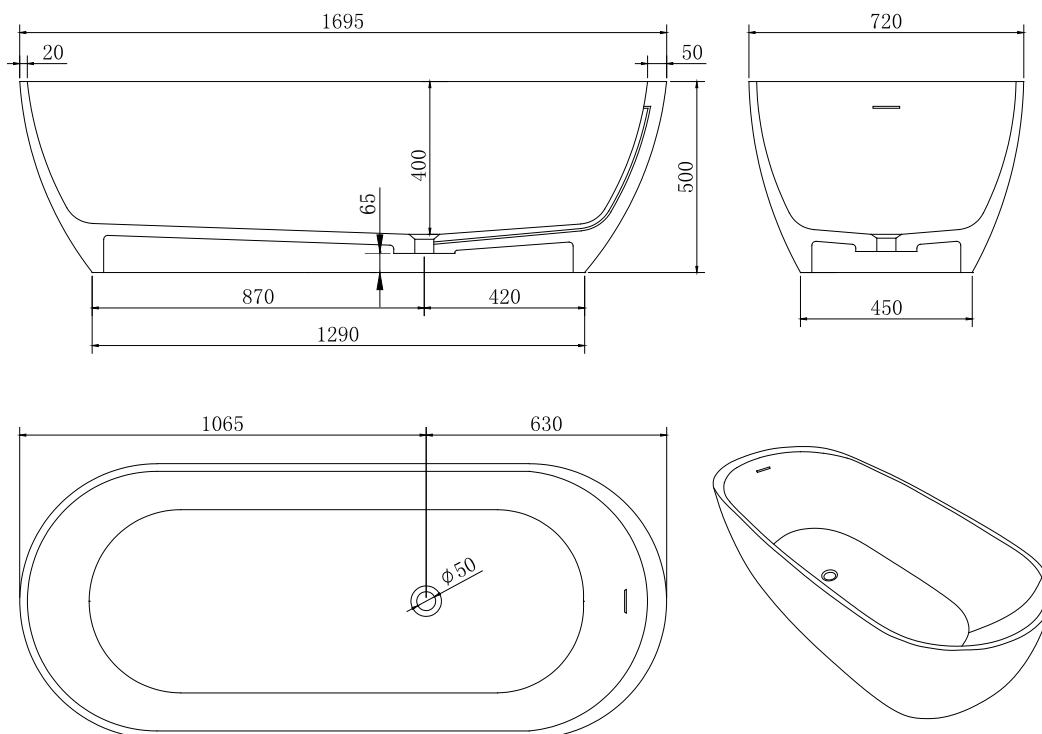

### Notes:

- Freestanding bathtub
- Polymarble or solid surface composition
- Matte white
- Chrome waste
- Optional matching stone waste available
- 10 years manufacturers warranty

### Options:

- Overflow
- Non-overflow
- Stone waste

**Size:** 1695L x 720W x 500H (mm)

Net weight: 183 kg  
Gross weight: 246kg  
Water Capacity: 310lt  
Unit: mm