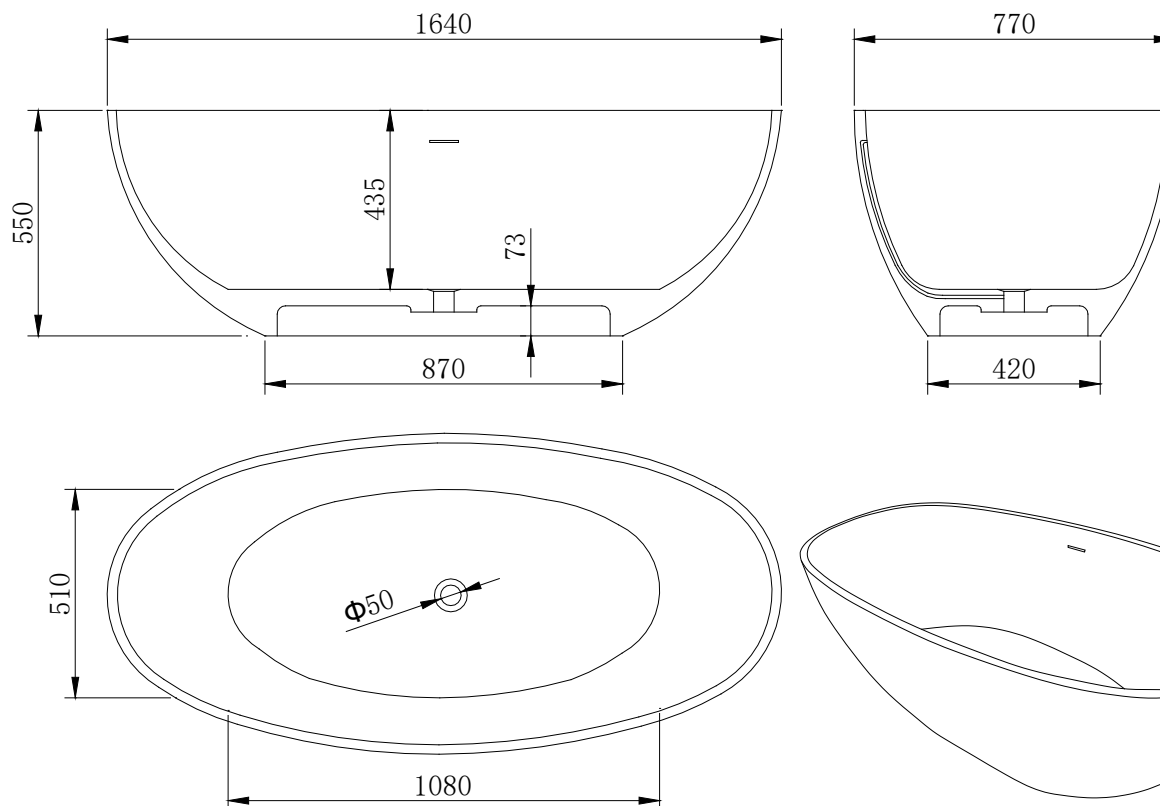

## B008 1640MM FREESTANDING BATH

### Notes:

- Freestanding bathtub
- Polymarble or solid surface composition
- Matte white
- With overflow
- Chrome waste
- Optional matching stone waste available
- 10 years manufacturers warranty

Size: 1640 L x 770W x 550 H (mm)

### Options:

- Overflow
- Non-overflow
- Stone waste (matte white)

Net weight: 152 kg  
 Gross weight: 215kg  
 Unit: mm