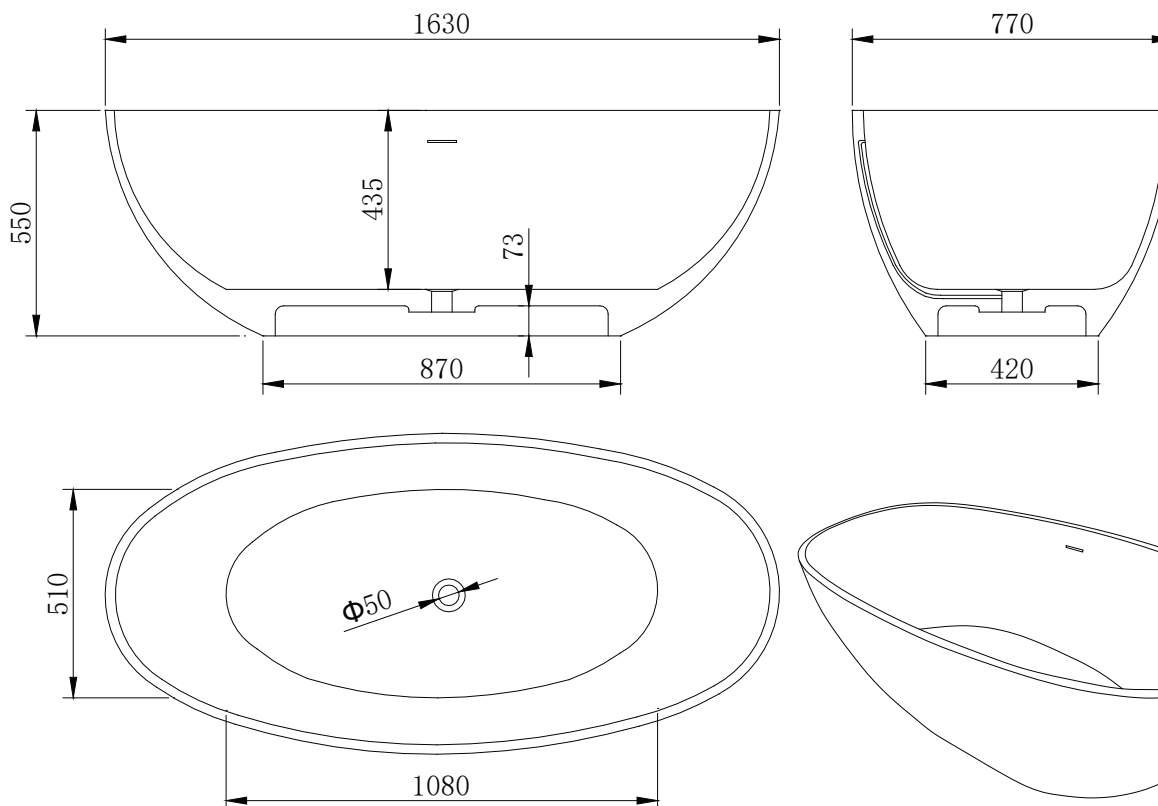

B008 1630MM FREESTANDING BATH

Notes:

- Freestanding bathtub
- Polymarble or solid surface composition
- Matte white
- With overflow
- Chrome waste
- Optional matching stone waste available
- 10 years manufacturers warranty

Size: 1630 L x 770W x 550 H (mm)

Finishes:

- Matte white
- Gloss white
- Full colour range

Options:

- Overflow
- Non-overflow
- Stone waste (matte white)

Net weight: 152 kg
 Gross weight: 215kg
 Unit: mm