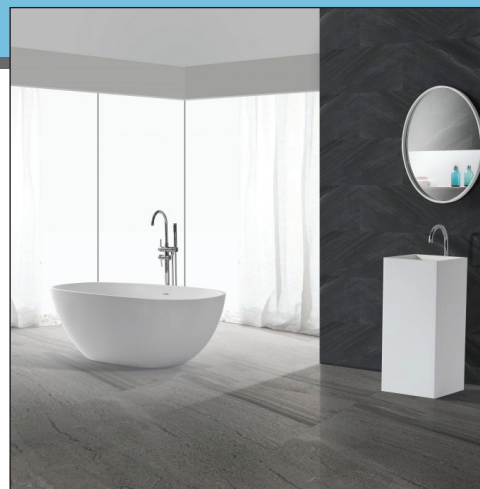

B008 1630MM FREESTANDING BATH

Notes:

- Freestanding bathtub
- Polymarble or solid surface composition
- Matte white
- With overflow
- Chrome waste
- Optional matching stone waste available
- 10 years manufacturers warranty

Size: 1630 L x 770W x 550 H (mm)

Finishes:

- Matte white
- Gloss white
- Full colour range

Options:

- Overflow
- Non-overflow
- Stone waste (matte white)

Net weight: 152 kg
 Gross weight: 215kg
 Unit: mm